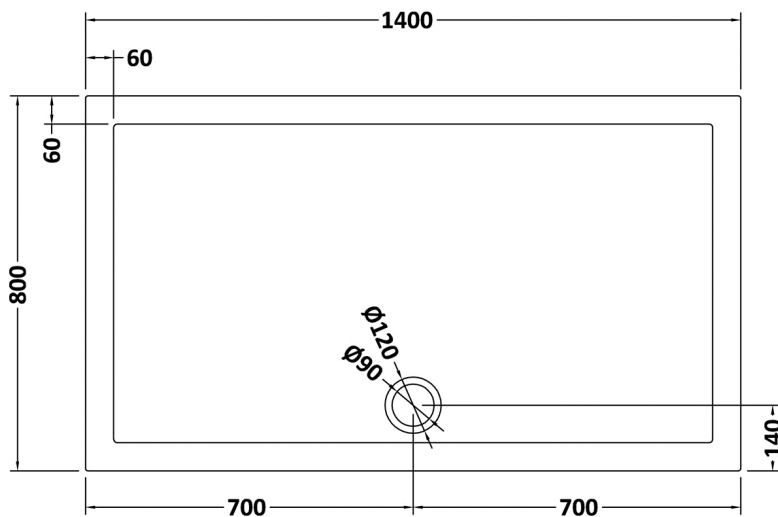

Sales Code: TR71033

Description: Rectangular Tray 1400 X 800

Product Dimensions

Length (mm):	0
Width (mm):	0
Height (mm):	0
Nett Weight (kg):	32.2

Packaging Dimensions

Length (mm):	1440
Width (mm):	840
Height (mm):	85
Gross Weight (kg):	32.22

Packaging Data

Box Colour:	Shrinkwrap & Polystyrene
Box Qty:	0
Label Size:	0 x 0
Label Colour:	White Label
Label Qty:	0

Outer Box Dimensions (If Applicable)

Length (mm):	
Width (mm):	
Height (mm):	
Gross Weight (kg):	
Barcode:	5056211813262

Product Details

Country of Origin:	United Kingdom
Fitting Instruction:	Yes
CE & UKCA:	Yes
Colour/Finish:	Slate Grey
Product Material:	Acrylic Capped ABS Caco3 & Pu
Material Colour Reference:	Slate Grey
Radius:	0
Waste Required (mm):	0
Compatible with Leg Kit:	Yes