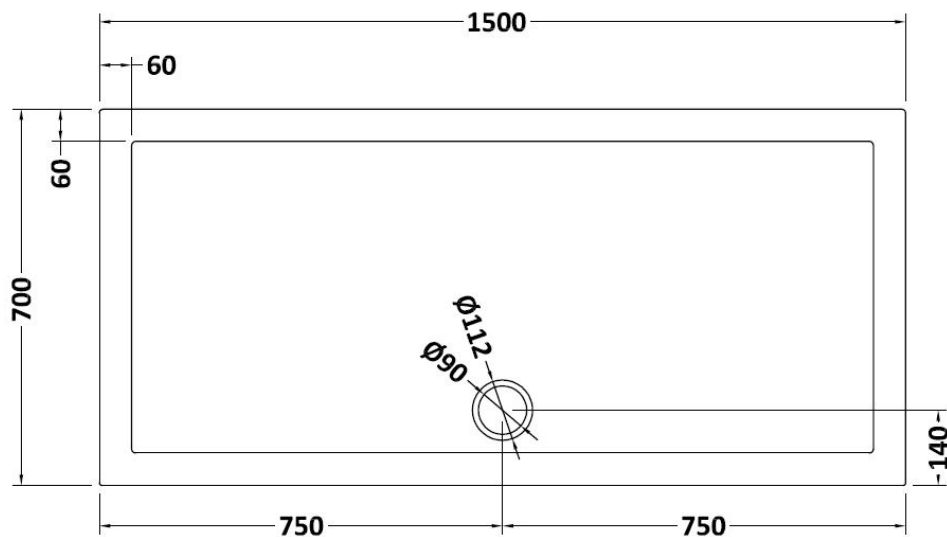

Sales Code: TR71041

Description: Rectangular Tray 1500 X 700

Product Dimensions

Length (mm):	0
Width (mm):	0
Height (mm):	0
Nett Weight (kg):	32.97

Packaging Dimensions

Length (mm):	1540
Width (mm):	740
Height (mm):	85
Gross Weight (kg):	32.99

Packaging Data

Box Colour:	Shrinkwrap & Polystyrene
Box Qty:	0
Label Size:	0 x 0
Label Colour:	White Label
Label Qty:	0

Outer Box Dimensions (If Applicable)

Length (mm):	
Width (mm):	
Height (mm):	
Gross Weight (kg):	
Barcode:	5056211813286

Product Details

Country of Origin:	United Kingdom
Fitting Instruction:	Yes
CE & UKCA:	Yes
Colour/Finish:	Slate Grey
Product Material:	Acrylic Capped ABS Caco3 & Pu
Material Colour Reference:	Slate Grey
Radius:	0
Waste Required (mm):	0
Compatible with Leg Kit:	Yes