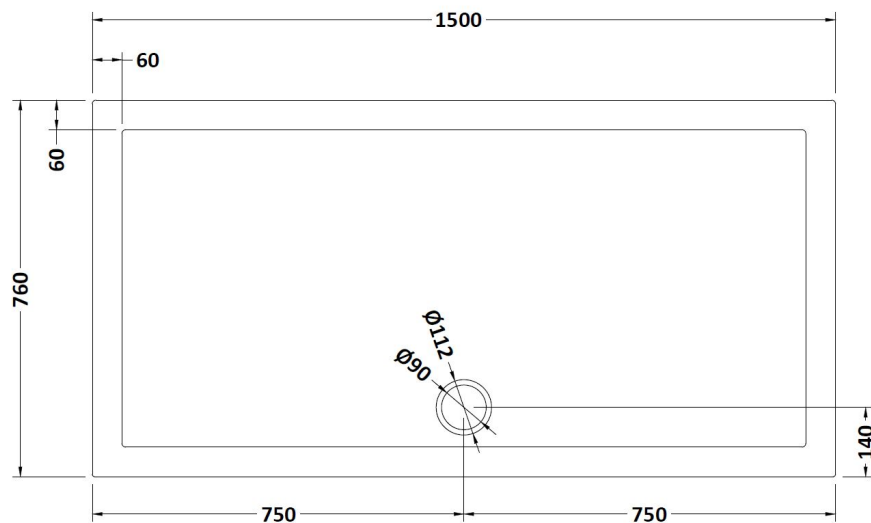

Sales Code: TR71042

Description: Rectangular Tray 1500 X 760

Product Dimensions

Length (mm):	0
Width (mm):	0
Height (mm):	0
Nett Weight (kg):	37.37

Packaging Dimensions

Length (mm):	1540
Width (mm):	800
Height (mm):	85
Gross Weight (kg):	37.39

Packaging Data

Box Colour:	Shrinkwrap & Polystyrene
Box Qty:	0
Label Size:	0 x 0
Label Colour:	White Label
Label Qty:	0

Outer Box Dimensions (If Applicable)

Length (mm):	
Width (mm):	
Height (mm):	
Gross Weight (kg):	
Barcode:	5056211813590

Product Details

Country of Origin:	United Kingdom
Fitting Instruction:	Yes
CE & UKCA:	Yes
Colour/Finish:	Slate Grey
Product Material:	Acrylic Capped ABS Caco3 & Pu
Material Colour Reference:	Slate Grey
Radius:	0
Waste Required (mm):	0
Compatible with Leg Kit:	Yes