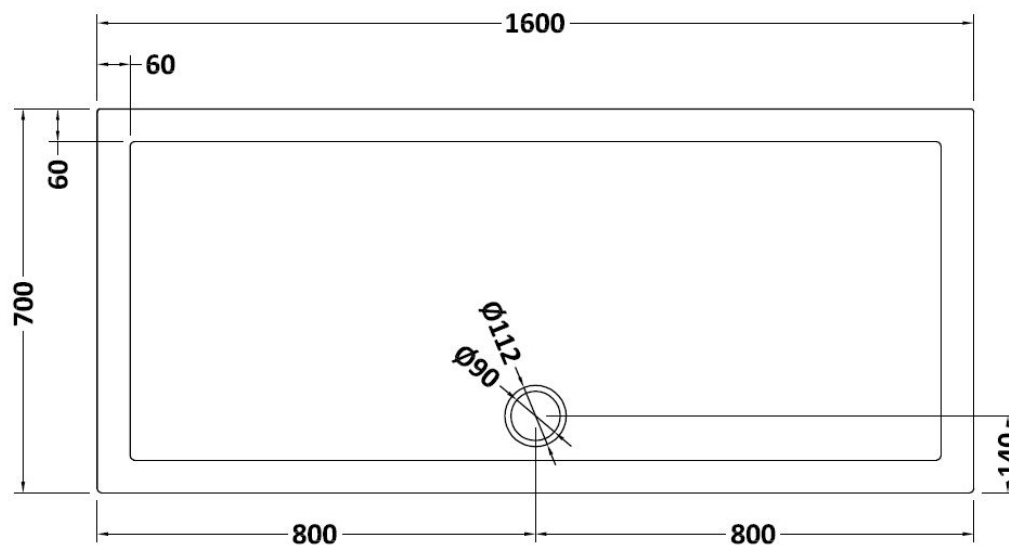

Sales Code: TR71051

Description: Rectangular Tray 1600 X 700

Product Dimensions

Length (mm):	0
Width (mm):	0
Height (mm):	0
Nett Weight (kg):	46,47

Packaging Dimensions

Length (mm):	1640
Width (mm):	740
Height (mm):	85
Gross Weight (kg):	46,49

Packaging Data

Box Colour:	Shrinkwrap & Polystyrene
Box Qty:	0
Label Size:	0 x 0
Label Colour:	White Label
Label Qty:	0

Outer Box Dimensions (If Applicable)

Length (mm):	
Width (mm):	
Height (mm):	
Gross Weight (kg):	
Barcode:	5056211813309

Product Details

Country of Origin:	United Kingdom
Fitting Instruction:	Yes
CE & UKCA:	Yes
Colour/Finish:	Slate Grey
Product Material:	Acrylic Capped ABS Caco3 & Pu
Material Colour Reference:	Slate Grey
Radius:	0
Waste Required (mm):	0
Compatible with Leg Kit:	Yes