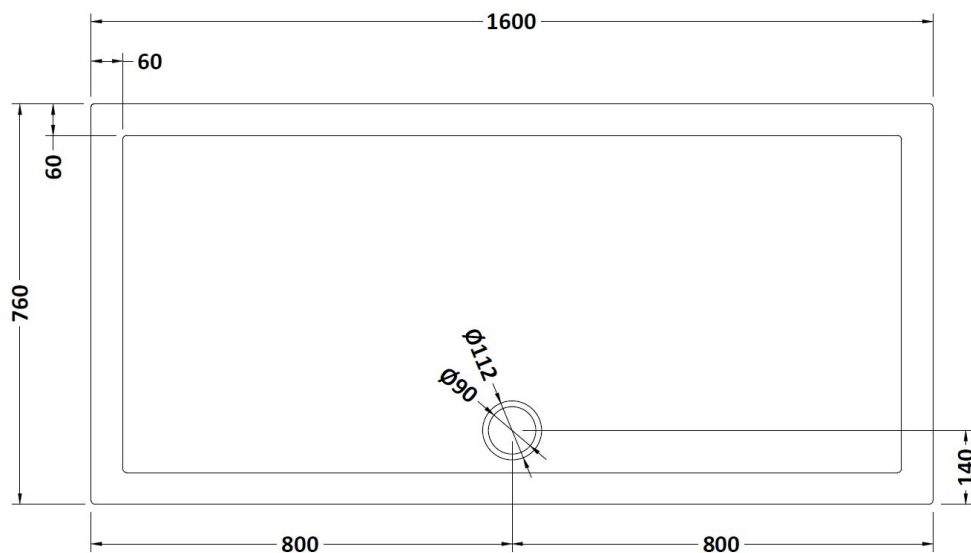

Sales Code: TR71052

Description: Rectangular Tray 1600 X 760

Product Dimensions

Length (mm):	0
Width (mm):	0
Height (mm):	0
Nett Weight (kg):	38,62

Packaging Dimensions

Length (mm):	1640
Width (mm):	800
Height (mm):	85
Gross Weight (kg):	38,64

Packaging Data

Box Colour:	Shrinkwrap & Polystyrene
Box Qty:	0
Label Size:	0 x 0
Label Colour:	White Label
Label Qty:	0

Outer Box Dimensions (If Applicable)

Length (mm):	
Width (mm):	
Height (mm):	
Gross Weight (kg):	
Barcode:	5056211813613

Product Details

Country of Origin:	United Kingdom
Fitting Instruction:	Yes
CE & UKCA:	Yes
Colour/Finish:	Slate Grey
Product Material:	Acrylic Capped ABS Caco3 & Pu
Material Colour Reference:	Slate Grey
Radius:	0
Waste Required (mm):	0
Compatible with Leg Kit:	Yes