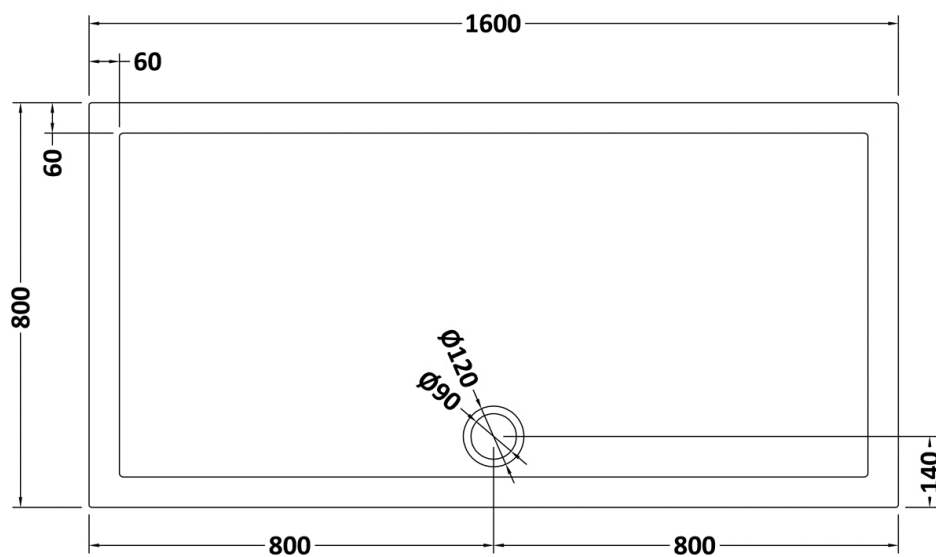

Sales Code: TR71053

Description: Rectangular Tray 1600 X 800

### Product Dimensions

Length (mm):	0
Width (mm):	0
Height (mm):	0
Nett Weight (kg):	38,92

### Packaging Dimensions

Length (mm):	1640
Width (mm):	840
Height (mm):	85
Gross Weight (kg):	38,94

### Outer Box Dimensions (If Applicable)

Length (mm):	
Width (mm):	
Height (mm):	
Gross Weight (kg):	
Barcode:	5056211813316