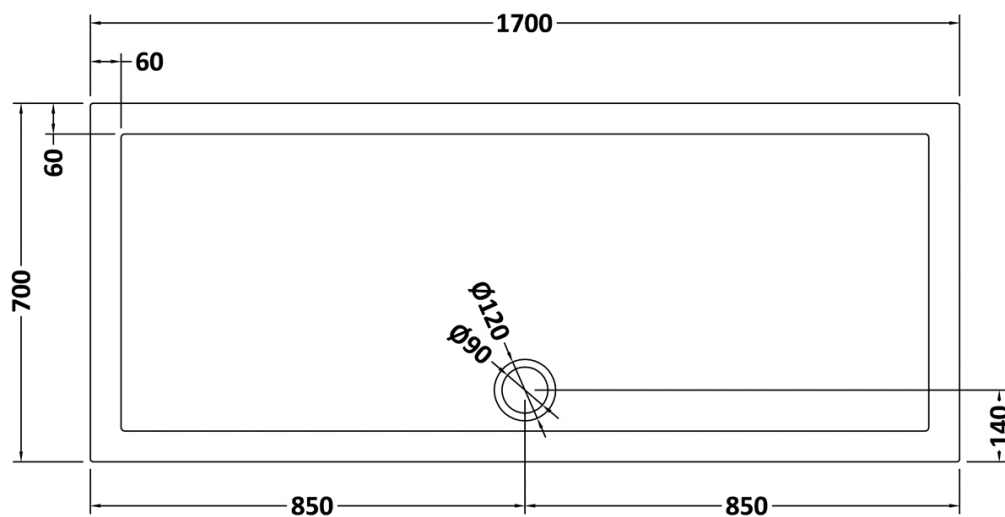

Sales Code: TR71061

Description: Rectangular Tray 1700 X 700

Product Dimensions

| | |
|-------------------|-------|
| Length (mm): | 0 |
| Width (mm): | 0 |
| Height (mm): | 0 |
| Nett Weight (kg): | 35.27 |

Packaging Dimensions

| | |
|--------------------|-------|
| Length (mm): | 1740 |
| Width (mm): | 740 |
| Height (mm): | 85 |
| Gross Weight (kg): | 35.29 |

Packaging Data

| | |
|---------------|--------------------------|
| Box Colour: | Shrinkwrap & Polystyrene |
| Box Qty: | 0 |
| Label Size: | 0 x 0 |
| Label Colour: | White Label |
| Label Qty: | 0 |

Outer Box Dimensions (If Applicable)

| | |
|--------------------|---------------|
| Length (mm): | |
| Width (mm): | |
| Height (mm): | |
| Gross Weight (kg): | |
| Barcode: | 5056211813323 |

Product Details

| | |
|----------------------------|-------------------------------|
| Country of Origin: | United Kingdom |
| Fitting Instruction: | Yes |
| CE & UKCA: | Yes |
| Colour/Finish: | Slate Grey |
| Product Material: | Acrylic Capped ABS Caco3 & Pu |
| Material Colour Reference: | Slate Grey |
| Radius: | 0 |
| Waste Required (mm): | 0 |
| Compatible with Leg Kit: | Yes |