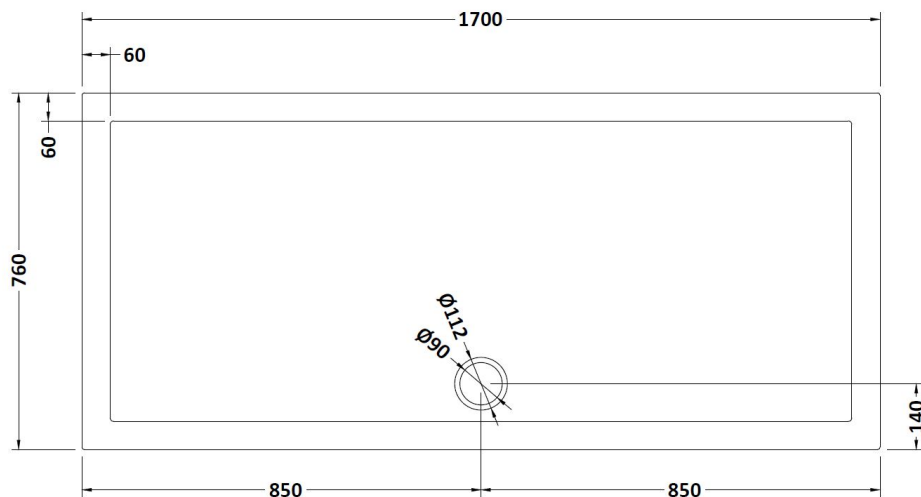

Sales Code: TR71062

Description: Rectangular Tray 1700 X 760

Product Dimensions

Length (mm):	0
Width (mm):	0
Height (mm):	0
Nett Weight (kg):	42.07

Packaging Dimensions

Length (mm):	1740
Width (mm):	800
Height (mm):	85
Gross Weight (kg):	42.09

Packaging Data

Box Colour:	Shrinkwrap & Polystyrene
Box Qty:	0
Label Size:	0 x 0
Label Colour:	White Label
Label Qty:	0

Outer Box Dimensions (If Applicable)

Length (mm):	
Width (mm):	
Height (mm):	
Gross Weight (kg):	
Barcode:	5056211813637

Product Details

Country of Origin:	United Kingdom
Fitting Instruction:	Yes
CE & UKCA:	Yes
Colour/Finish:	Slate Grey
Product Material:	Acrylic Capped ABS Caco3 & Pu
Material Colour Reference:	Slate Grey
Radius:	0
Waste Required (mm):	0
Compatible with Leg Kit:	Yes