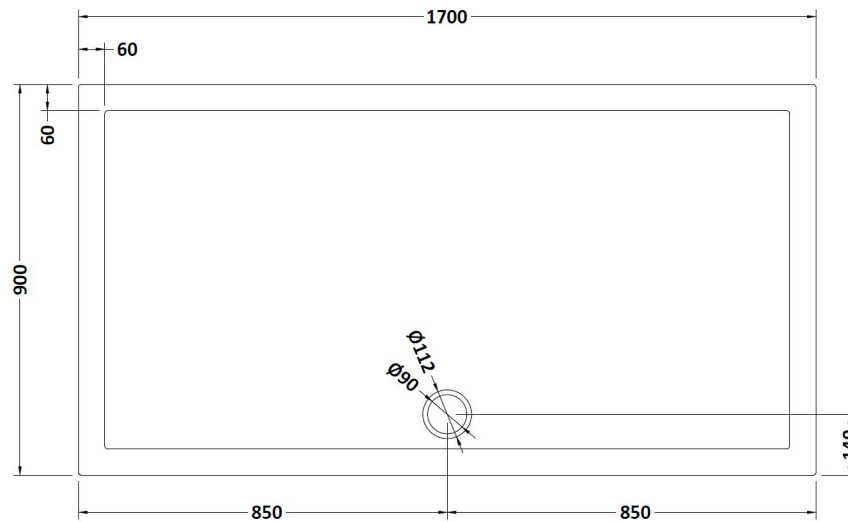

Sales Code: TR71064

Description: Rectangular Tray 1700 X 900

### Product Dimensions

|                   |      |
|-------------------|------|
| Length (mm):      | 0    |
| Width (mm):       | 0    |
| Height (mm):      | 0    |
| Nett Weight (kg): | 48.3 |

### Packaging Dimensions

|                    |       |
|--------------------|-------|
| Length (mm):       | 1740  |
| Width (mm):        | 940   |
| Height (mm):       | 85    |
| Gross Weight (kg): | 48.32 |

### Outer Box Dimensions (If Applicable)

|                    |               |
|--------------------|---------------|
| Length (mm):       |               |
| Width (mm):        |               |
| Height (mm):       |               |
| Gross Weight (kg): |               |
| Barcode:           | 5056211814030 |