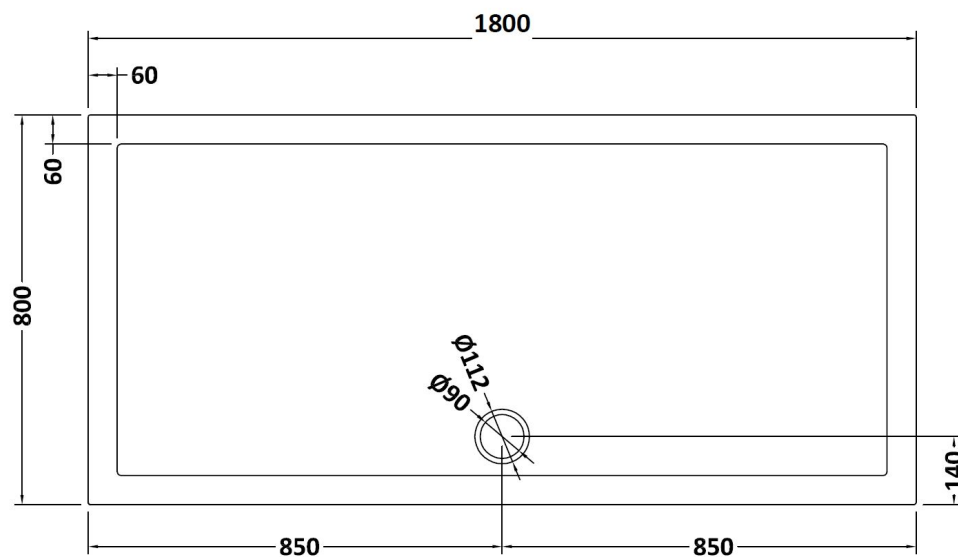

Sales Code: TR71073

Description: Rectangular Tray 1800 X 800

Product Dimensions

Length (mm):	0
Width (mm):	0
Height (mm):	0
Nett Weight (kg):	60.65

Packaging Dimensions

Length (mm):	1840
Width (mm):	840
Height (mm):	85
Gross Weight (kg):	60.67

Packaging Data

Box Colour:	Shrinkwrap & Polystyrene
Box Qty:	0
Label Size:	0 x 0
Label Colour:	White Label
Label Qty:	0

Outer Box Dimensions (If Applicable)

Length (mm):	
Width (mm):	
Height (mm):	
Gross Weight (kg):	
Barcode:	5056211813644

Product Details

Country of Origin:	United Kingdom
Fitting Instruction:	Yes
CE & UKCA:	Yes
Colour/Finish:	Slate Grey
Product Material:	Acrylic Capped ABS Caco3 & Pu
Material Colour Reference:	Slate Grey
Radius:	0
Waste Required (mm):	0
Compatible with Leg Kit:	Yes