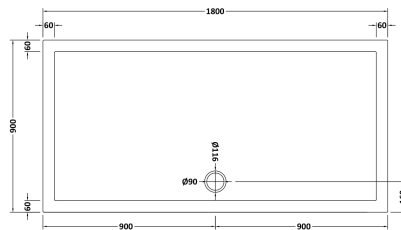

Sales Code: TR71074

Description: Rectangular Tray 1800 X 900

Product Dimensions

Length (mm):	0
Width (mm):	0
Height (mm):	0
Nett Weight (kg):	64.15

Packaging Dimensions

Length (mm):	1840
Width (mm):	940
Height (mm):	85
Gross Weight (kg):	64.17

Packaging Data

Box Colour:	Shrinkwrap & Polystyrene
Box Qty:	0
Label Size:	0 x 0
Label Colour:	White Label
Label Qty:	0

Outer Box Dimensions (If Applicable)

Length (mm):	
Width (mm):	
Height (mm):	
Gross Weight (kg):	
Barcode:	5056211813651

Product Details

Country of Origin:	United Kingdom
Fitting Instruction:	Yes
CE & UKCA:	Yes
Colour/Finish:	Slate Grey
Product Material:	Acrylic Capped ABS Caco3 & Pu
Material Colour Reference:	Slate Grey
Radius:	0
Waste Required (mm):	0
Compatible with Leg Kit:	Yes