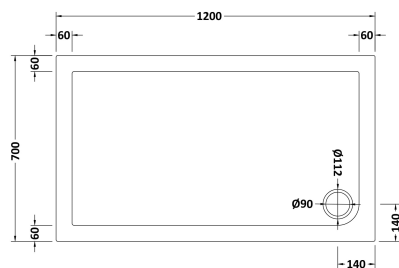

Sales Code: NSR011

Description: Sr Rectangular Tray 1200X700x40

Product Dimensions

Length (mm):	0
Width (mm):	0
Height (mm):	0
Nett Weight (kg):	22.8

Packaging Dimensions

Length (mm):	1240
Width (mm):	740
Height (mm):	80
Gross Weight (kg):	22.8

Packaging Data

Box Colour:	Shrinkwrap & Polystyrene
Box Qty:	0
Label Size:	0 x 0
Label Colour:	White Label
Label Qty:	0

Outer Box Dimensions (If Applicable)

Length (mm):	
Width (mm):	
Height (mm):	
Gross Weight (kg):	
Barcode:	5056211872191

Product Details

Country of Origin:	United Kingdom
Fitting Instruction:	Yes
CE & UKCA:	Yes
Colour/Finish:	White
Product Material:	Acrylic Capped ABS Caco3 & Pu
Material Colour Reference:	European White
Radius:	0
Waste Required (mm):	0
Compatible with Leg Kit:	Yes