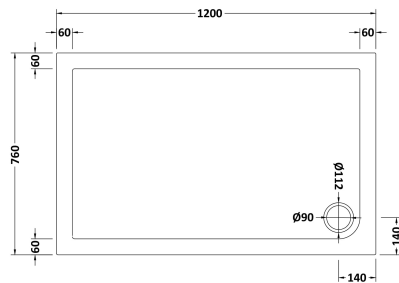

Sales Code: NSR022

Description: Sr Rectangular Tray 1200X760x40

Product Dimensions

Length (mm):	0
Width (mm):	0
Height (mm):	0
Nett Weight (kg):	23.6

Packaging Dimensions

Length (mm):	1240
Width (mm):	800
Height (mm):	80
Gross Weight (kg):	23.6

Packaging Data

Box Colour:	Shrinkwrap & Polystyrene
Box Qty:	0
Label Size:	0 x 0
Label Colour:	White Label
Label Qty:	0

Outer Box Dimensions (If Applicable)

Length (mm):	
Width (mm):	
Height (mm):	
Gross Weight (kg):	
Barcode:	5056211872290

Product Details

Country of Origin:	United Kingdom
Fitting Instruction:	Yes
CE & UKCA:	Yes
Colour/Finish:	White
Product Material:	Acrylic Capped ABS Caco3 & Pu
Material Colour Reference:	European White
Radius:	0
Waste Required (mm):	0
Compatible with Leg Kit:	Yes