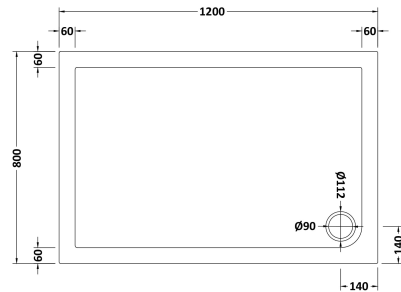

Sales Code: NSR023

Description: Sr Rectangular Tray 1200X800x40

Product Dimensions

Length (mm):	0
Width (mm):	0
Height (mm):	0
Nett Weight (kg):	25

Packaging Dimensions

Length (mm):	1240
Width (mm):	840
Height (mm):	80
Gross Weight (kg):	25

Packaging Data

Box Colour:	Shrinkwrap & Polystyrene
Box Qty:	0
Label Size:	0 x 0
Label Colour:	White Label
Label Qty:	0

Outer Box Dimensions (If Applicable)

Length (mm):	
Width (mm):	
Height (mm):	
Gross Weight (kg):	
Barcode:	5056211872306

Product Details

Country of Origin:	United Kingdom
Fitting Instruction:	Yes
CE & UKCA:	Yes
Colour/Finish:	White
Product Material:	Acrylic Capped ABS Caco3 & Pu
Material Colour Reference:	European White
Radius:	0
Waste Required (mm):	0
Compatible with Leg Kit:	Yes