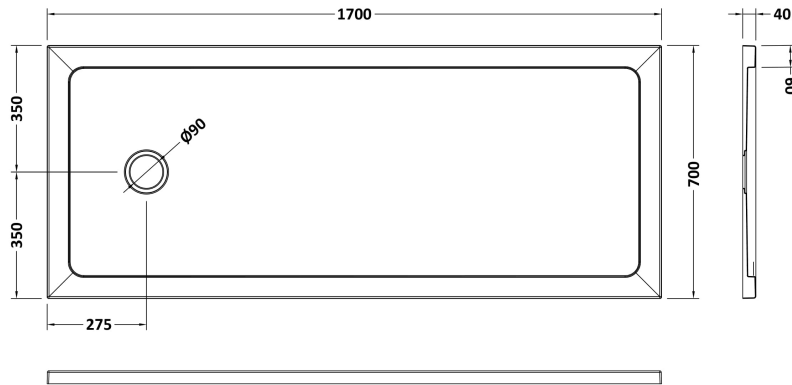

Sales Code: NSR060

Description: Sr Bath Replacement Tray 1700X700

Product Dimensions

Length (mm):	0
Width (mm):	0
Height (mm):	0
Nett Weight (kg):	32.2

Packaging Dimensions

Length (mm):	1740
Width (mm):	740
Height (mm):	80
Gross Weight (kg):	32.2

Packaging Data

Box Colour:	Shrinkwrap & Polystyrene
Box Qty:	0
Label Size:	0 x 0
Label Colour:	White Label
Label Qty:	0

Outer Box Dimensions (If Applicable)

Length (mm):	
Width (mm):	
Height (mm):	
Gross Weight (kg):	
Barcode:	5056462624242

Product Details

Country of Origin:	United Kingdom
Fitting Instruction:	Yes
CE & UKCA:	Yes
Colour/Finish:	White
Product Material:	Acrylic Capped ABS Caco3 & Pu
Material Colour Reference:	European White
Radius:	0
Waste Required (mm):	0
Compatible with Leg Kit:	Yes