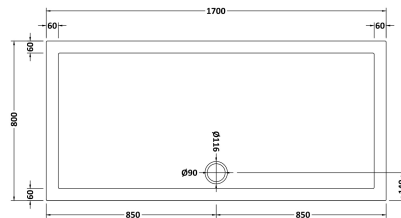

Sales Code: NSR063

Description: Sr Rectangular Tray 1700X800x40

Product Dimensions

Length (mm):	0
Width (mm):	0
Height (mm):	0
Nett Weight (kg):	35.1

Packaging Dimensions

Length (mm):	1740
Width (mm):	840
Height (mm):	80
Gross Weight (kg):	35.1

Packaging Data

Box Colour:	Shrinkwrap & Polystyrene
Box Qty:	0
Label Size:	0 x 0
Label Colour:	White Label
Label Qty:	0

Outer Box Dimensions (If Applicable)

Length (mm):	
Width (mm):	
Height (mm):	
Gross Weight (kg):	
Barcode:	5056211872474

Product Details

Country of Origin:	United Kingdom
Fitting Instruction:	Yes
CE & UKCA:	Yes
Colour/Finish:	White
Product Material:	Acrylic Capped ABS Caco3 & Pu
Material Colour Reference:	European White
Radius:	0
Waste Required (mm):	0
Compatible with Leg Kit:	Yes