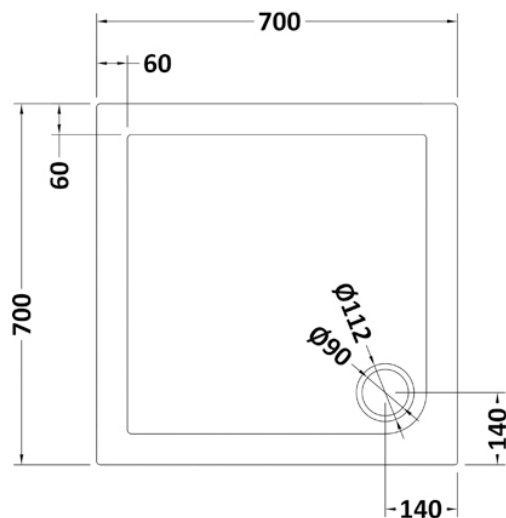

### Product Dimensions

Length (mm):	0
Width (mm):	0
Height (mm):	0
Nett Weight (kg):	14.77

### Packaging Dimensions

Length (mm):	740
Width (mm):	740
Height (mm):	85
Gross Weight (kg):	14.79

### Packaging Data

Box Colour:	Shrinkwrap & Polystyrene
Box Qty:	0
Label Size:	0 x 0
Label Colour:	White Label
Label Qty:	0

### Outer Box Dimensions (If Applicable)

Length (mm):	
Width (mm):	
Height (mm):	
Gross Weight (kg):	
Barcode:	5056211813057