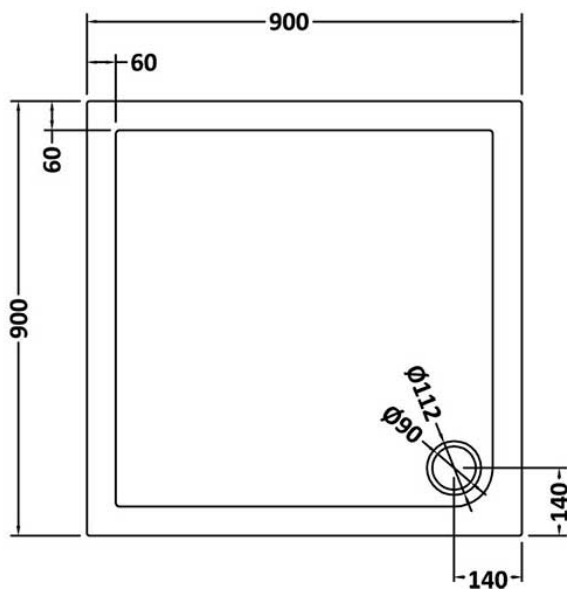

### Product Dimensions

Length (mm):	0
Width (mm):	0
Height (mm):	0
Nett Weight (kg):	24.53

### Packaging Dimensions

Length (mm):	940
Width (mm):	940
Height (mm):	85
Gross Weight (kg):	24.55

### Packaging Data

Box Colour:	Shrinkwrap & Polystyrene
Box Qty:	0
Label Size:	0 x 0
Label Colour:	White Label
Label Qty:	0

### Outer Box Dimensions (If Applicable)

Length (mm):	
Width (mm):	
Height (mm):	
Gross Weight (kg):	
Barcode:	5056211813088