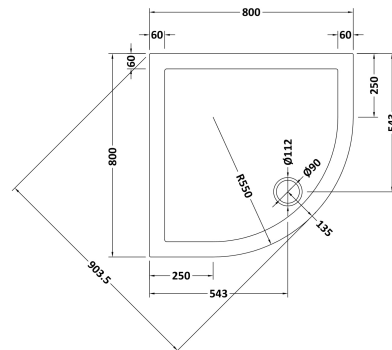

Sales Code: NTP105

Description: Quad Tray 800 X 800

Product Dimensions

Length (mm):	0
Width (mm):	0
Height (mm):	0
Nett Weight (kg):	15.38

Packaging Dimensions

Length (mm):	840
Width (mm):	840
Height (mm):	80
Gross Weight (kg):	15.4

Packaging Data

Box Colour:	Shrinkwrap & Polystyrene
Box Qty:	0
Label Size:	0 x 0
Label Colour:	White Label
Label Qty:	0

Outer Box Dimensions (If Applicable)

Length (mm):	
Width (mm):	
Height (mm):	
Gross Weight (kg):	
Barcode:	5055369006199

Product Details

Country of Origin:	United Kingdom
Fitting Instruction:	Yes
CE & UKCA:	Yes
Colour/Finish:	White
Product Material:	Acrylic Capped ABS Caco3 & Pu
Material Colour Reference:	European White
Radius:	0
Waste Required (mm):	0
Compatible with Leg Kit:	Yes