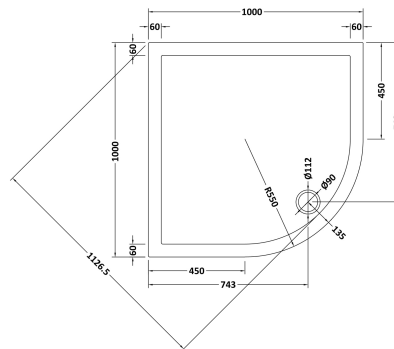

### Product Dimensions

Length (mm):	0
Width (mm):	0
Height (mm):	0
Nett Weight (kg):	24.28

### Packaging Dimensions

Length (mm):	1040
Width (mm):	1040
Height (mm):	80
Gross Weight (kg):	24.3

### Packaging Data

Box Colour:	Shrinkwrap & Polystyrene
Box Qty:	0
Label Size:	0 x 0
Label Colour:	White Label
Label Qty:	0

### Outer Box Dimensions (If Applicable)

Length (mm):	
Width (mm):	
Height (mm):	
Gross Weight (kg):	
Barcode:	5055369006212