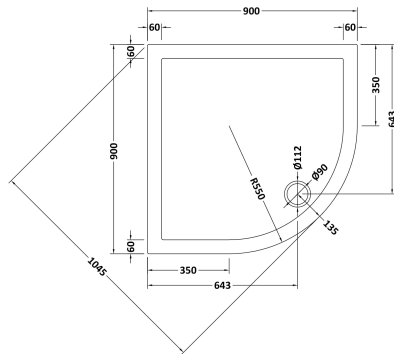

Sales Code: TR71106

Description: Quadrant Tray 900 X 900

Product Dimensions

Length (mm):	0
Width (mm):	0
Height (mm):	0
Nett Weight (kg):	29.85

Packaging Dimensions

Length (mm):	940
Width (mm):	940
Height (mm):	85
Gross Weight (kg):	29.87

Packaging Data

Box Colour:	Shrinkwrap & Polystyrene
Box Qty:	0
Label Size:	0 x 0
Label Colour:	White Label
Label Qty:	0

Outer Box Dimensions (If Applicable)

Length (mm):	
Width (mm):	
Height (mm):	
Gross Weight (kg):	
Barcode:	5056211813354

Product Details

Country of Origin:	United Kingdom
Fitting Instruction:	Yes
CE & UKCA:	Yes
Colour/Finish:	Slate Grey
Product Material:	Acrylic Capped ABS Caco3 & Pu
Material Colour Reference:	Slate Grey
Radius:	0
Waste Required (mm):	0
Compatible with Leg Kit:	Yes