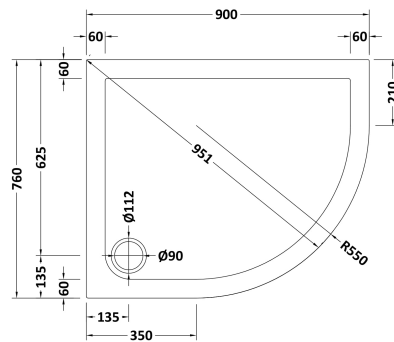

**Sales Code:** NSR102

**Description:** Sr Offset Quad Tray Rh 900X760x40

### Product Dimensions

Length (mm):	0
Width (mm):	0
Height (mm):	0
Nett Weight (kg):	17.4

### Packaging Dimensions

Length (mm):	940
Width (mm):	800
Height (mm):	80
Gross Weight (kg):	17.4

### Outer Box Dimensions (If Applicable)

Length (mm):	
Width (mm):	
Height (mm):	
Gross Weight (kg):	
Barcode:	5056211872566