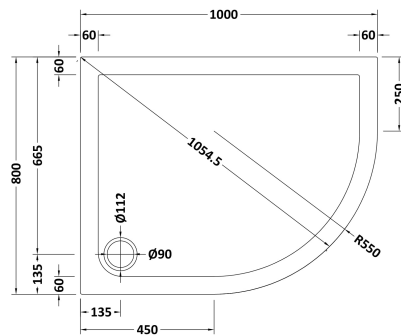

Sales Code: NSR109

Description: Sr Offset Quad Tray Rh 1000X800x40

Product Dimensions

Length (mm):	0
Width (mm):	0
Height (mm):	0
Nett Weight (kg):	18.5

Packaging Dimensions

Length (mm):	1040
Width (mm):	840
Height (mm):	80
Gross Weight (kg):	18.5

Packaging Data

Box Colour:	Shrinkwrap & Polystyrene
Box Qty:	0
Label Size:	0 x 0
Label Colour:	White Label
Label Qty:	0

Outer Box Dimensions (If Applicable)

Length (mm):	
Width (mm):	
Height (mm):	
Gross Weight (kg):	
Barcode:	5056211872634

Product Details

Country of Origin:	United Kingdom
Fitting Instruction:	Yes
CE & UKCA:	Yes
Colour/Finish:	White
Product Material:	Acrylic Capped ABS Caco3 & Pu
Material Colour Reference:	European White
Radius:	0
Waste Required (mm):	0
Compatible with Leg Kit:	Yes