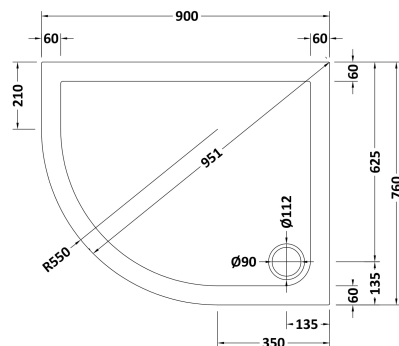

Sales Code: TR71101

Description: Offset Tray Lh 900 X 760

### Product Dimensions

Length (mm):	0
Width (mm):	0
Height (mm):	0
Nett Weight (kg):	18.17

### Packaging Dimensions

Length (mm):	940
Width (mm):	800
Height (mm):	85
Gross Weight (kg):	18.19

### Outer Box Dimensions (If Applicable)

Length (mm):	
Width (mm):	
Height (mm):	
Gross Weight (kg):	
Barcode:	5056211813378