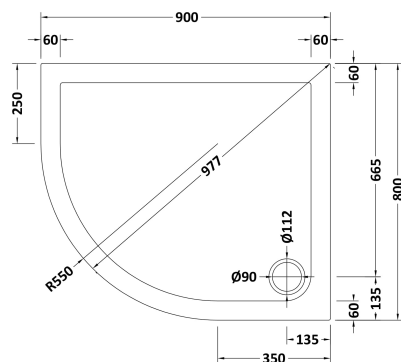

**Sales Code:** TR71103

**Description:** Offset Tray Lh 900 X 800

**Product Dimensions**

Length (mm):	0
Width (mm):	0
Height (mm):	0
Nett Weight (kg):	15.78

**Packaging Dimensions**

Length (mm):	940
Width (mm):	840
Height (mm):	85
Gross Weight (kg):	15.8

**Packaging Data**

Box Colour:	Shrinkwrap & Polystyrene
Box Qty:	0
Label Size:	0 x 0
Label Colour:	White Label
Label Qty:	0

**Outer Box Dimensions (If Applicable)**

Length (mm):	
Width (mm):	
Height (mm):	
Gross Weight (kg):	
Barcode:	5056211813392

**Product Details**

Country of Origin:	United Kingdom
Fitting Instruction:	Yes
CE & UKCA:	Yes
Colour/Finish:	Slate Grey
Product Material:	Acrylic Capped ABS Caco3 & Pu
Material Colour Reference:	Slate Grey
Radius:	0
Waste Required (mm):	0
Compatible with Leg Kit:	Yes