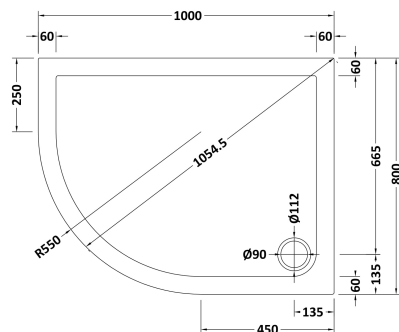

Sales Code: TR71108

Description: Offset Tray Lh 1000 X 800

Product Dimensions

Length (mm):	0
Width (mm):	0
Height (mm):	0
Nett Weight (kg):	26.33

Packaging Dimensions

Length (mm):	1040
Width (mm):	840
Height (mm):	85
Gross Weight (kg):	26.35

Packaging Data

Box Colour:	Shrinkwrap & Polystyrene
Box Qty:	0
Label Size:	0 x 0
Label Colour:	White Label
Label Qty:	0

Outer Box Dimensions (If Applicable)

Length (mm):	
Width (mm):	
Height (mm):	
Gross Weight (kg):	
Barcode:	5056211813415

Product Details

Country of Origin:	United Kingdom
Fitting Instruction:	Yes
CE & UKCA:	Yes
Colour/Finish:	Slate Grey
Product Material:	Acrylic Capped ABS Caco3 & Pu
Material Colour Reference:	Slate Grey
Radius:	0
Waste Required (mm):	0
Compatible with Leg Kit:	Yes