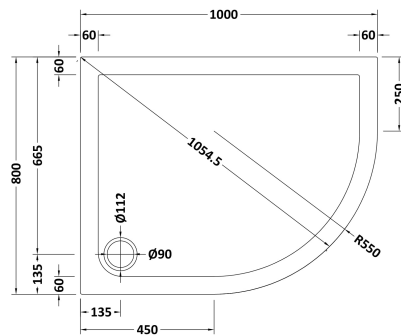

Sales Code: TR71109

Description: Offset Tray Rh 1000 X 800

Product Dimensions

Length (mm):	0
Width (mm):	0
Height (mm):	0
Nett Weight (kg):	25.1

Packaging Dimensions

Length (mm):	1040
Width (mm):	840
Height (mm):	85
Gross Weight (kg):	25.12

Packaging Data

Box Colour:	Shrinkwrap & Polystyrene
Box Qty:	0
Label Size:	0 x 0
Label Colour:	White Label
Label Qty:	0

Outer Box Dimensions (If Applicable)

Length (mm):	
Width (mm):	
Height (mm):	
Gross Weight (kg):	
Barcode:	5056211813422

Product Details

Country of Origin:	United Kingdom
Fitting Instruction:	Yes
CE & UKCA:	Yes
Colour/Finish:	Slate Grey
Product Material:	Acrylic Capped ABS Caco3 & Pu
Material Colour Reference:	Slate Grey
Radius:	0
Waste Required (mm):	0
Compatible with Leg Kit:	Yes