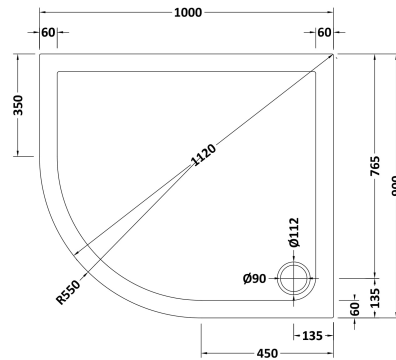

Sales Code: TR71110

Description: Offset Tray Lh 1000 X 900

### Product Dimensions

Length (mm):	0
Width (mm):	0
Height (mm):	0
Nett Weight (kg):	31.92

### Packaging Dimensions

Length (mm):	1040
Width (mm):	940
Height (mm):	85
Gross Weight (kg):	31.94

### Outer Box Dimensions (If Applicable)

Length (mm):	
Width (mm):	
Height (mm):	
Gross Weight (kg):	
Barcode:	5056211813439