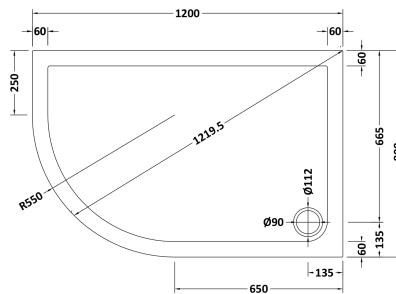

Sales Code: TR71112

Description: Offset Tray Lh 1200 X 800

Product Dimensions

Length (mm):	0
Width (mm):	0
Height (mm):	0
Nett Weight (kg):	25.27

Packaging Dimensions

Length (mm):	1240
Width (mm):	840
Height (mm):	85
Gross Weight (kg):	25.29

Packaging Data

Box Colour:	Shrinkwrap & Polystyrene
Box Qty:	0
Label Size:	0 x 0
Label Colour:	White Label
Label Qty:	0

Outer Box Dimensions (If Applicable)

Length (mm):	
Width (mm):	
Height (mm):	
Gross Weight (kg):	
Barcode:	5056211813453

Product Details

Country of Origin:	United Kingdom
Fitting Instruction:	Yes
CE & UKCA:	Yes
Colour/Finish:	Slate Grey
Product Material:	Acrylic Capped ABS Caco3 & Pu
Material Colour Reference:	Slate Grey
Radius:	0
Waste Required (mm):	0
Compatible with Leg Kit:	Yes