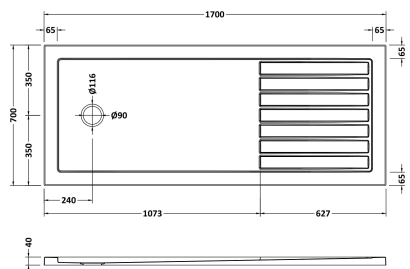

Sales Code: NTP1770

Description: Walk In Tray 1700 X 700

Product Dimensions

Length (mm):	0
Width (mm):	0
Height (mm):	0
Nett Weight (kg):	33.98

Packaging Dimensions

Length (mm):	1740
Width (mm):	740
Height (mm):	80
Gross Weight (kg):	34

Packaging Data

Box Colour:	Shrinkwrap & Polystyrene
Box Qty:	0
Label Size:	0 x 0
Label Colour:	White Label
Label Qty:	0

Outer Box Dimensions (If Applicable)

Length (mm):	
Width (mm):	
Height (mm):	
Gross Weight (kg):	
Barcode:	5056211855385

Product Details

Country of Origin:	United Kingdom
Fitting Instruction:	Yes
CE & UKCA:	Yes
Colour/Finish:	White
Product Material:	Acrylic Capped ABS Caco3 & Pu
Material Colour Reference:	European White
Radius:	0
Waste Required (mm):	0
Compatible with Leg Kit:	Yes