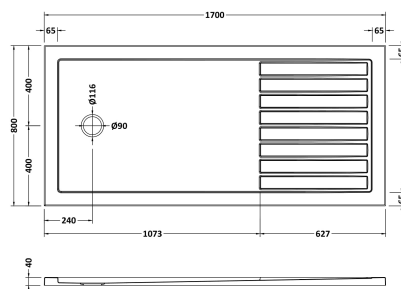

Sales Code: NTP1780

Description: Walk In Tray 1700 X 800

Product Dimensions

Length (mm):	1700
Width (mm):	800
Height (mm):	40
Nett Weight (kg):	59.98

Packaging Dimensions

Length (mm):	1740
Width (mm):	840
Height (mm):	80
Gross Weight (kg):	60

Packaging Data

Box Colour:	Brown Cardboard Box - Printed
Box Qty:	1
Label Size:	100 x 50
Label Colour:	White Label
Label Qty:	2

Outer Box Dimensions (If Applicable)

Length (mm):	
Width (mm):	
Height (mm):	
Gross Weight (kg):	
Barcode:	5056211801993

Product Details

Country of Origin:	United Kingdom
Fitting Instruction:	Yes
CE & UKCA:	Yes
Colour/Finish:	White
Product Material:	Acrylic Capped ABS
Material Colour Reference:	European White
Radius:	0
Waste Required (mm):	90
Compatible with Leg Kit:	Not Applicable