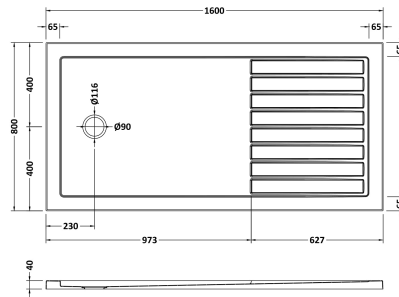

Sales Code: NSR1680

Description: Sr Walk In Shower Tray 1600X800x40

Product Dimensions

Length (mm):	0
Width (mm):	0
Height (mm):	0
Nett Weight (kg):	24

Packaging Dimensions

Length (mm):	1640
Width (mm):	840
Height (mm):	80
Gross Weight (kg):	24

Packaging Data

Box Colour:	Shrinkwrap & Polystyrene
Box Qty:	0
Label Size:	0 x 0
Label Colour:	White Label
Label Qty:	0

Outer Box Dimensions (If Applicable)

Length (mm):	
Width (mm):	
Height (mm):	
Gross Weight (kg):	
Barcode:	5056211872733

Product Details

Country of Origin:	United Kingdom
Fitting Instruction:	Yes
CE & UKCA:	Yes
Colour/Finish:	White
Product Material:	Acrylic Capped ABS Caco3 & Pu
Material Colour Reference:	European White
Radius:	0
Waste Required (mm):	0
Compatible with Leg Kit:	Yes