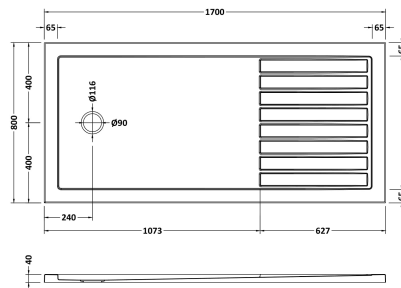

Sales Code: NSR1780

Description: Sr Walk In Shower Tray 1700X800x40

Product Dimensions

Length (mm):	0
Width (mm):	0
Height (mm):	0
Nett Weight (kg):	34

Packaging Dimensions

Length (mm):	1740
Width (mm):	840
Height (mm):	80
Gross Weight (kg):	34

Packaging Data

Box Colour:	Shrinkwrap & Polystyrene
Box Qty:	0
Label Size:	0 x 0
Label Colour:	White Label
Label Qty:	0

Outer Box Dimensions (If Applicable)

Length (mm):	
Width (mm):	
Height (mm):	
Gross Weight (kg):	
Barcode:	5056211872757

Product Details

Country of Origin:	United Kingdom
Fitting Instruction:	Yes
CE & UKCA:	Yes
Colour/Finish:	White
Product Material:	Acrylic Capped ABS Caco3 & Pu
Material Colour Reference:	European White
Radius:	0
Waste Required (mm):	0
Compatible with Leg Kit:	Yes