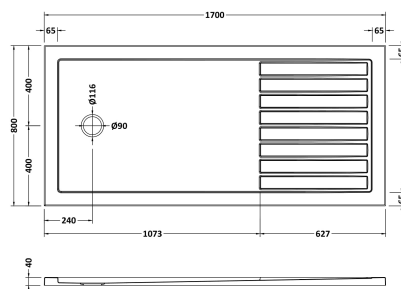

Sales Code: TR711780

Description: Walk In Tray 1700 X 800

Product Dimensions

Length (mm):	0
Width (mm):	0
Height (mm):	0
Nett Weight (kg):	61.87

Packaging Dimensions

Length (mm):	1740
Width (mm):	840
Height (mm):	85
Gross Weight (kg):	61.89

Packaging Data

Box Colour:	Shrinkwrap & Polystyrene
Box Qty:	0
Label Size:	0 x 0
Label Colour:	White Label
Label Qty:	0

Outer Box Dimensions (If Applicable)

Length (mm):	
Width (mm):	
Height (mm):	
Gross Weight (kg):	
Barcode:	5056211850922

Product Details

Country of Origin:	United Kingdom
Fitting Instruction:	Yes
CE & UKCA:	Yes
Colour/Finish:	Slate Grey
Product Material:	Acrylic Capped ABS Caco3 & Pu
Material Colour Reference:	Slate Grey
Radius:	0
Waste Required (mm):	0
Compatible with Leg Kit:	Not Applicable