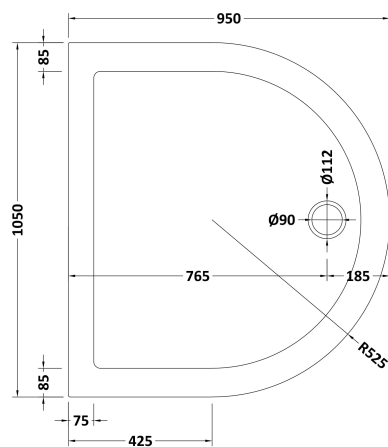

Sales Code: TR71095

Description: Pearlstone D Shaped Tray

Product Dimensions

Length (mm):	0
Width (mm):	0
Height (mm):	0
Nett Weight (kg):	30.58

Packaging Dimensions

Length (mm):	1090
Width (mm):	990
Height (mm):	85
Gross Weight (kg):	30.6

Packaging Data

Box Colour:	
Box Qty:	0
Label Size:	0 x 0
Label Colour:	
Label Qty:	0

Outer Box Dimensions (If Applicable)

Length (mm):	
Width (mm):	
Height (mm):	
Gross Weight (kg):	
Barcode:	5056211813491

Product Details

Country of Origin:	United Kingdom
Fitting Instruction:	Yes
CE & UKCA:	
Colour/Finish:	
Product Material:	
Material Colour Reference:	
Radius:	0
Waste Required (mm):	0
Compatible with Leg Kit:	