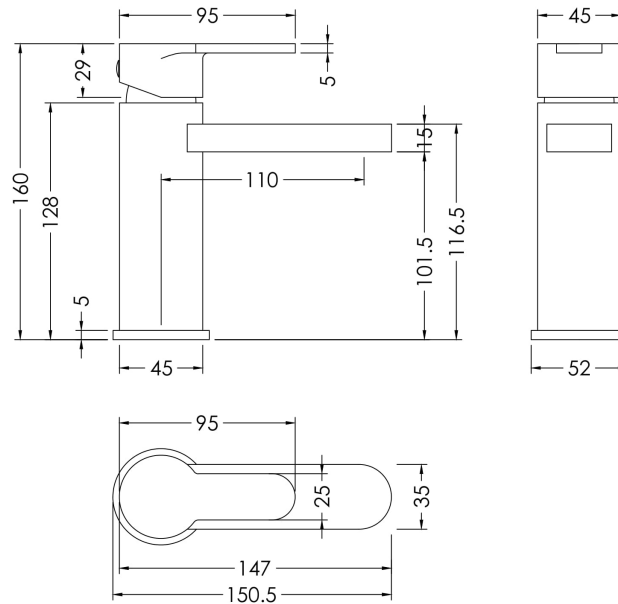

**Sales Code:** ARV705

**Description:** Arvan Mono Basin Mixer (P/B Waste)

**Product Dimensions**

Height (mm):	160
Width (mm):	52
Depth (mm):	147
Length (mm):	
Nett Weight (kg):	1.75

**Packaging Dimensions**

Height (mm):	95
Width (mm):	225
Depth (mm):	275
Gross Weight (kg):	1.75

**Packaging Data**

Box Colour:	White Cardboard Box
Box Qty:	0
Label Size:	0 x 0
Label Colour:	White Label
Label Qty:	0

**Outer Box Dimensions (If Applicable)**

Height (mm):	500
Width (mm):	500
Depth (mm):	300
Length (mm):	

Gross Weight (kg):	
Barcode:	5056462625805

**Product Details**

Country of Origin:	China
Fitting Instruction:	Yes
Product Material:	Brass
Control Type:	Manual
Waste Included:	Waste Included
Waste Type:	Push Button
WRAS Approval: Yes	Approval No: 2204060
Valve/Cartridge Type:	Single Lever Cartridge
Colour/Finish:	Brushed Gun Metal
Mount Type:	Deck
Operating Pressure (bar):	0.2
Flow Rates: (Litres Per Min)	0.1 bar: 2.8 0.5 bar: 8 1 bar: 11.6 2 bar: 16.7 3 bar: 20.7
Pipe Size:	1/2"
Pipe Centres:	N/A