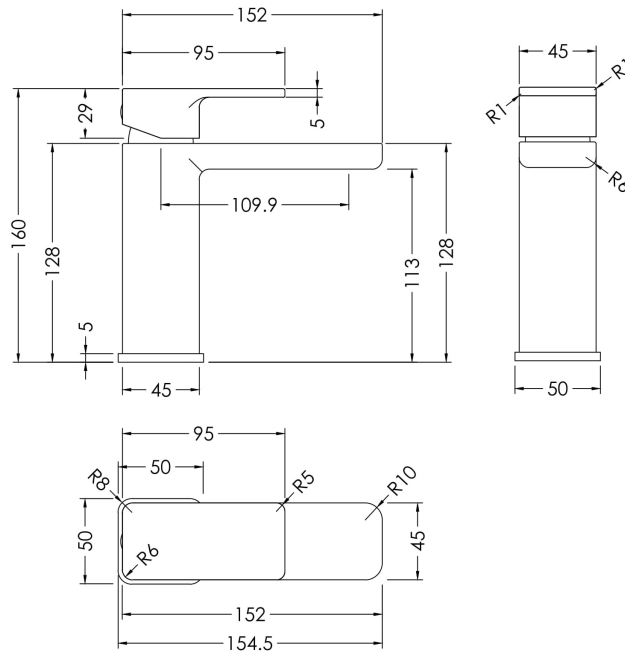

Sales Code: WIN405

Description: Windon Mono Basin Mixer P/B Waste

Product Dimensions

Height (mm):	160
Width (mm):	50
Depth (mm):	152
Length (mm):	
Nett Weight (kg):	2.08

Packaging Dimensions

Height (mm):	95
Width (mm):	225
Depth (mm):	275
Gross Weight (kg):	2.08

Packaging Data

Box Colour:	White Cardboard Box
Box Qty:	0
Label Size:	0 x 0
Label Colour:	White Label
Label Qty:	0

Outer Box Dimensions (If Applicable)

Height (mm):	500
Width (mm):	500
Depth (mm):	300
Length (mm):	
Gross Weight (kg):	
Barcode:	5056211897729

Product Details

Country of Origin:	China
Fitting Instruction:	Yes
Product Material:	Brass
Control Type:	Manual
Waste Included:	Waste Included
Waste Type:	Push Button
WRAS Approval: Yes	Approval No: 2204060
Valve/Cartridge Type:	Single Lever Cartridge
Colour/Finish:	Matt Black
Mount Type:	Deck
Operating Pressure (bar):	0.2
Flow Rates: (Litres Per Min)	0.1 bar: 2.8 0.5 bar: 7.9 1 bar: 11.4 2 bar: 16.4 3 bar: 20.1
Pipe Size:	1/2"
Pipe Centres:	N/A