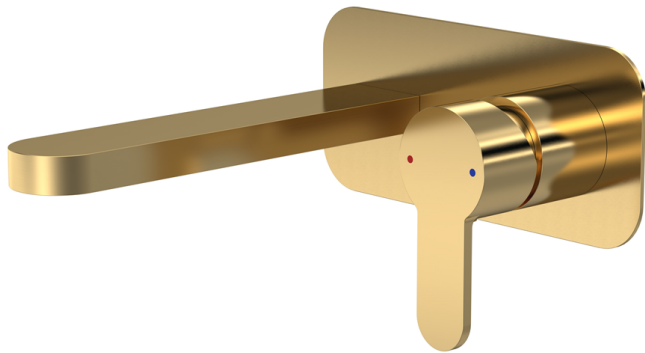

Sales Code: ARV828

Description: Arvan W/M 2Th Basin Mixer With Plate

Product Dimensions

Height (mm):	108
Width (mm):	180
Depth (mm):	193
Length (mm):	
Nett Weight (kg):	1.81

Packaging Dimensions

Height (mm):	115
Width (mm):	205
Depth (mm):	250
Gross Weight (kg):	1.81

Packaging Data

Box Colour:	White Cardboard Box
Box Qty:	0
Label Size:	0 x 0
Label Colour:	White Label
Label Qty:	0

Outer Box Dimensions (If Applicable)

Height (mm):	600
Width (mm):	435
Depth (mm):	265
Length (mm):	
Gross Weight (kg):	
Barcode:	5056462601335

Product Details

Country of Origin:	China
Fitting Instruction:	No
Product Material:	Brass
Control Type:	Manual
Waste Included:	Waste Not Included
Waste Type:	Not Applicable
WRAS Approval: Yes	Approval No: 2206032
Valve/Cartridge Type:	Single Lever Cartridge
Colour/Finish:	Brushed Brass
Mount Type:	Wall
Operating Pressure (bar):	0.2
Flow Rates: (Litres Per Min)	0.1 bar: 2.3 0.5 bar: 6.3 1 bar: 9.2 2 bar: 13.1 3 bar: 16.1
Pipe Size:	1/2"
Pipe Centres:	100