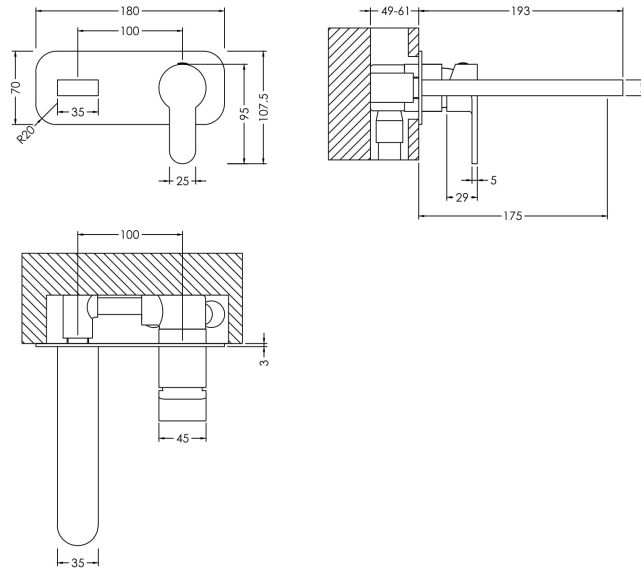

Sales Code: ARV828

Description: Arvan W/M 2Th Basin Mixer With Plate

Product Dimensions

Height (mm):	108
Width (mm):	180
Depth (mm):	193
Length (mm):	
Nett Weight (kg):	1.81

Packaging Dimensions

Height (mm):	115
Width (mm):	205
Depth (mm):	250
Gross Weight (kg):	1.81

Packaging Data

Box Colour:	White Cardboard Box
Box Qty:	0
Label Size:	0 x 0
Label Colour:	White Label
Label Qty:	0

Outer Box Dimensions (If Applicable)

Height (mm):	600
Width (mm):	435
Depth (mm):	265
Length (mm):	
Gross Weight (kg):	
Barcode:	5056462601335

Product Details

Country of Origin:	China
Fitting Instruction:	No
Product Material:	Brass
Control Type:	Manual
Waste Included:	Waste Not Included
Waste Type:	Not Applicable
WRAS Approval: Yes	Approval No: 2206032
Valve/Cartridge Type:	Single Lever Cartridge
Colour/Finish:	Brushed Brass
Mount Type:	Wall
Operating Pressure (bar):	0.2
Flow Rates: (Litres Per Min)	0.1 bar: 2.3 0.5 bar: 6.3 1 bar: 9.2 2 bar: 13.1 3 bar: 16.1
Pipe Size:	1/2"
Pipe Centres:	100