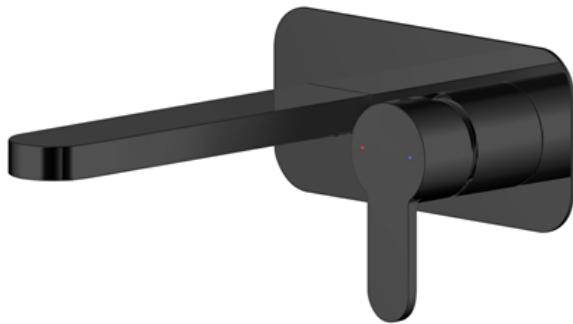

Sales Code: ARV428

Description: Arvan W/M 2Th Basin Mixer With Plate

Product Dimensions

Height (mm):	108
Width (mm):	180
Depth (mm):	193
Length (mm):	
Nett Weight (kg):	1.81

Packaging Dimensions

Height (mm):	115
Width (mm):	205
Depth (mm):	250
Gross Weight (kg):	1.81

Product Details

Country of Origin:	China
Fitting Instruction:	Yes
Product Material:	Brass
Control Type:	Manual
Waste Included:	Waste Not Included
Waste Type:	Not Applicable
WRAS Approval: Yes	Approval No: 2206032
Valve/Cartridge Type:	Single Lever Cartridge
Colour/Finish:	Matt Black
Mount Type:	Wall
Operating Pressure (bar):	0.2