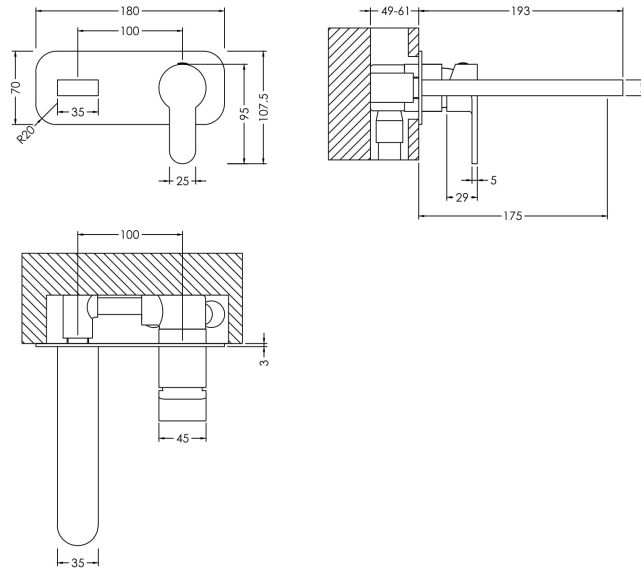

Sales Code: ARV428

Description: Arvan W/M 2Th Basin Mixer With Plate

Product Dimensions

Height (mm):	108
Width (mm):	180
Depth (mm):	193
Length (mm):	
Nett Weight (kg):	1.81

Packaging Dimensions

Height (mm):	115
Width (mm):	205
Depth (mm):	250
Gross Weight (kg):	1.81

Packaging Data

Box Colour:	White Cardboard Box
Box Qty:	0
Label Size:	0 x 0
Label Colour:	White Label
Label Qty:	0

Outer Box Dimensions (If Applicable)

Height (mm):	600
Width (mm):	435
Depth (mm):	265
Length (mm):	
Gross Weight (kg):	
Barcode:	5056211897699

Product Details

Country of Origin:	China
Fitting Instruction:	Yes
Product Material:	Brass
Control Type:	Manual
Waste Included:	Waste Not Included
Waste Type:	Not Applicable
WRAS Approval: Yes	Approval No: 2206032
Valve/Cartridge Type:	Single Lever Cartridge
Colour/Finish:	Matt Black
Mount Type:	Wall
Operating Pressure (bar):	0.2

Flow Rates: (Litres Per Min)	0.1 bar: 2.3	0.5 bar: 6.3	1 bar: 9.2	2 bar: 13.1	3 bar: 16.1
Pipe Size:	1/2"				
Pipe Centres:	100				