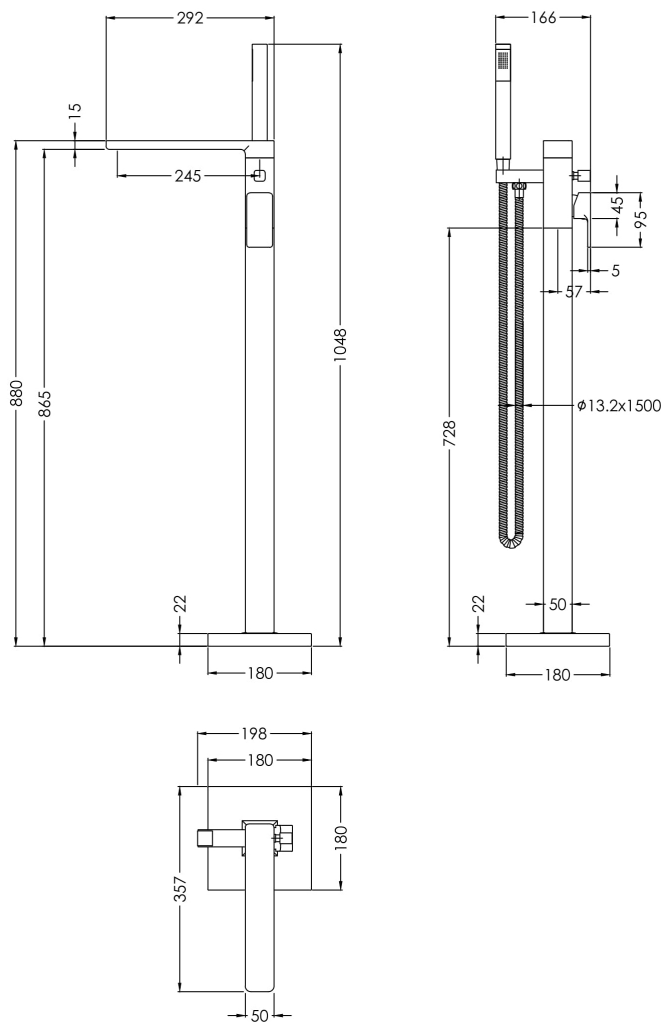

Sales Code: WIN421

Description: Windon Freestanding Bsm

Product Dimensions

Height (mm):	880
Width (mm):	180
Depth (mm):	357
Length (mm):	
Nett Weight (kg):	6.17

Packaging Dimensions

Height (mm):	230
Width (mm):	420
Depth (mm):	970
Gross Weight (kg):	6.17

Packaging Data

Box Colour:	White Cardboard Box
Box Qty:	0
Label Size:	0 x 0
Label Colour:	White Label
Label Qty:	0

Outer Box Dimensions (If Applicable)

Height (mm):	250
Width (mm):	400
Depth (mm):	980
Length (mm):	
Gross Weight (kg):	
Barcode:	5056211897767

Product Details

Country of Origin:	China
Fitting Instruction:	Yes
Product Material:	Brass/ABS
Control Type:	Manual
Waste Included:	Waste Not Included
Waste Type:	Not Applicable
WRAS Approval: Yes	Approval No: 2204057
Valve/Cartridge Type:	Single Lever Cartridge
Colour/Finish:	Matt Black
Mount Type:	Floor Standing
Operating Pressure (bar):	3

Flow Rates: (Litres Per Min)	0.1 bar: N/A 0.5 bar: N/A 1 bar: 11.2 2 bar: 16.3 3 bar: 20.1
Pipe Size:	1/2"
Pipe Centres:	N/A