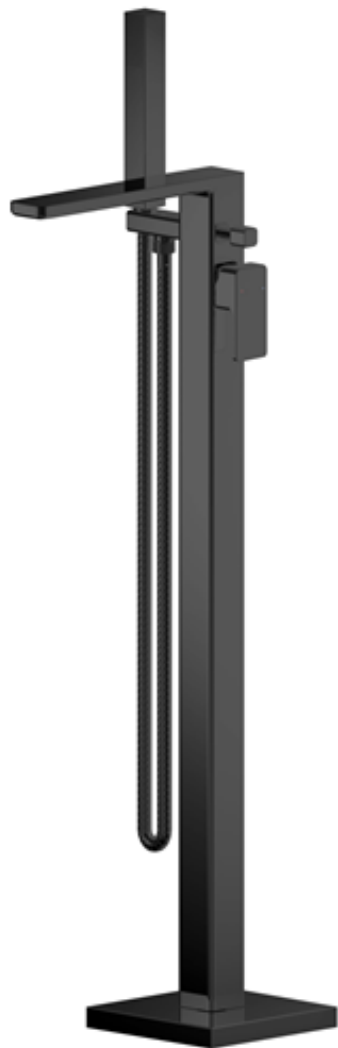

Sales Code: WIN421

Description: Windon Freestanding Bsm

Product Dimensions

Height (mm):	880
Width (mm):	180
Depth (mm):	357
Length (mm):	
Nett Weight (kg):	6.17

Packaging Dimensions

Height (mm):	230
Width (mm):	420
Depth (mm):	970
Gross Weight (kg):	6.17

Packaging Data

Box Colour:	White Cardboard Box
Box Qty:	0
Label Size:	0 x 0
Label Colour:	White Label
Label Qty:	0

Outer Box Dimensions (If Applicable)

Height (mm):	250
Width (mm):	400
Depth (mm):	980
Length (mm):	
Gross Weight (kg):	
Barcode:	5056211897767

Product Details

Country of Origin:	China
Fitting Instruction:	Yes
Product Material:	Brass/ABS
Control Type:	Manual
Waste Included:	Waste Not Included
Waste Type:	Not Applicable
WRAS Approval: Yes	Approval No: 2204057
Valve/Cartridge Type:	Single Lever Cartridge
Colour/Finish:	Matt Black
Mount Type:	Floor Standing
Operating Pressure (bar):	3

Flow Rates: (Litres Per Min)	0.1 bar: N/A 0.5 bar: N/A 1 bar: 11.2 2 bar: 16.3 3 bar: 20.1
Pipe Size:	1/2"
Pipe Centres:	N/A