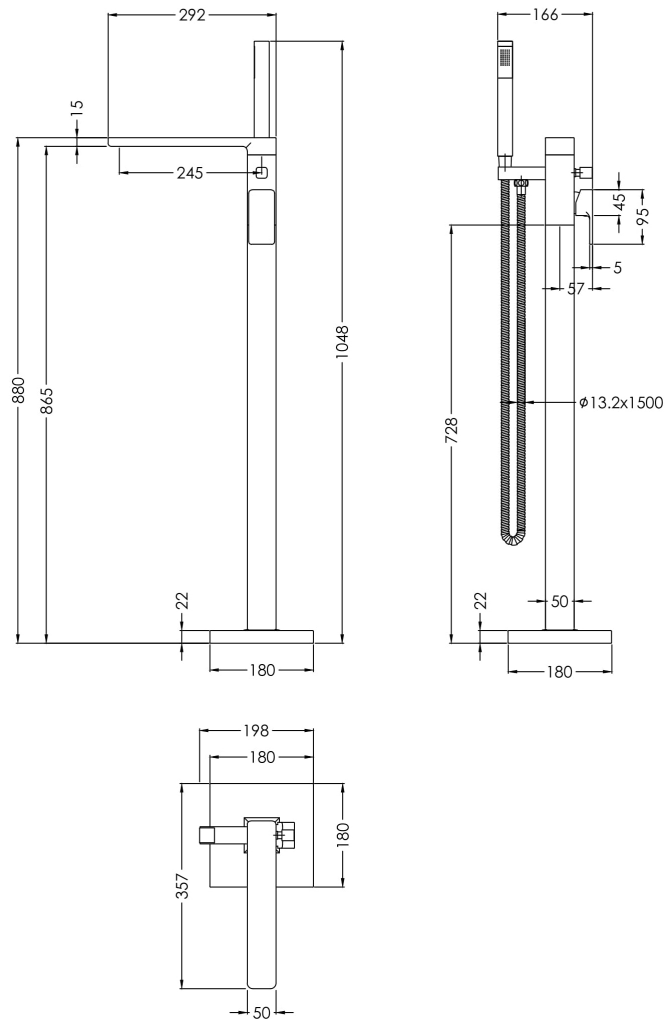

Sales Code: WIN321

Description: Windon Freestanding Bsm

Product Dimensions

Height (mm):	880
Width (mm):	180
Depth (mm):	357
Length (mm):	
Nett Weight (kg):	6.17

Packaging Dimensions

Height (mm):	230
Width (mm):	420
Depth (mm):	970
Gross Weight (kg):	6.17

Packaging Data

Box Colour:	White Cardboard Box
Box Qty:	0
Label Size:	0 x 0
Label Colour:	White Label
Label Qty:	0

Outer Box Dimensions (If Applicable)

Height (mm):	250
Width (mm):	400
Depth (mm):	980
Length (mm):	
Gross Weight (kg):	
Barcode:	5056211898344

Product Details

Country of Origin:	China
Fitting Instruction:	Yes
Product Material:	Brass/ABS
Control Type:	Manual
Waste Included:	Waste Not Included
Waste Type:	Not Applicable
WRAS Approval: Yes	Approval No: 2204057
Valve/Cartridge Type:	Single Lever Cartridge
Colour/Finish:	Chrome
Mount Type:	Floor Standing
Operating Pressure (bar):	3

Flow Rates: (Litres Per Min)	0.1 bar: N/A 0.5 bar: N/A 1 bar: 11.2 2 bar: 16.3 3 bar: 20.1
Pipe Size:	1/2"
Pipe Centres:	N/A