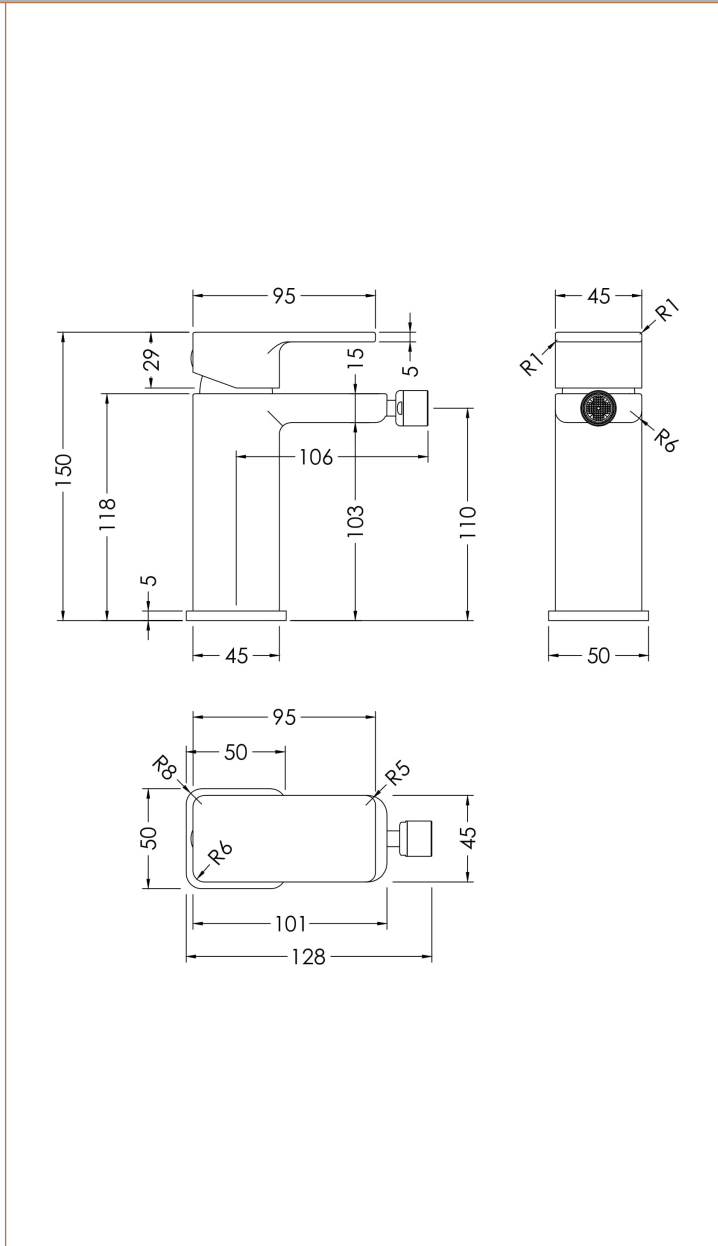

Sales Code: WIN306

Description: Windon Mono Bidet Mixer P/Up Waste

Product Dimensions

Height (mm):	150
Width (mm):	50
Depth (mm):	101
Length (mm):	
Nett Weight (kg):	1.64

Packaging Dimensions

Height (mm):	95
Width (mm):	245
Depth (mm):	275
Gross Weight (kg):	1.64

Packaging Data

Box Colour:	White Cardboard Box
Box Qty:	0
Label Size:	0 x 0
Label Colour:	White Label
Label Qty:	0

Outer Box Dimensions (If Applicable)

Height (mm):	500
Width (mm):	540
Depth (mm):	300
Length (mm):	
Gross Weight (kg):	
Barcode:	5056211898214

Product Details

Country of Origin:	China
Fitting Instruction:	Yes
Product Material:	Brass
Control Type:	Manual
Waste Included:	Waste Included
Waste Type:	Pop-Up
WRAS Approval: No	Approval No: N/A
Valve/Cartridge Type:	Single Lever Cartridge
Colour/Finish:	Chrome
Mount Type:	Deck
Operating Pressure (bar):	0.5
Flow Rates: (Litres Per Min)	0.1 bar: 1.6 0.5 bar: 4.3 1 bar: 6.3 2 bar: 9.1 3 bar: 11.2
Pipe Size:	1/2"
Pipe Centres:	N/A