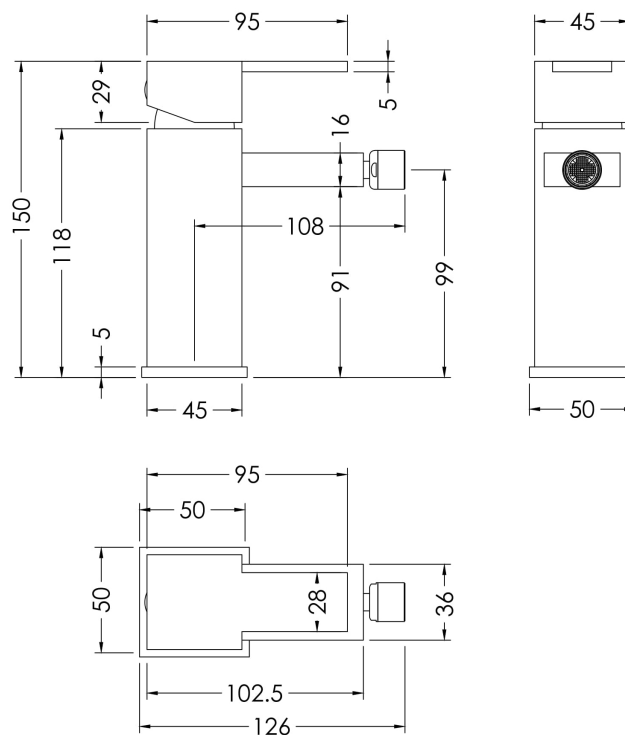

Sales Code: SAN306

Description: Sanford Mono Bidet Mixer (P/Up Waste)

Product Dimensions

Height (mm):	150
Width (mm):	50
Depth (mm):	102
Length (mm):	
Nett Weight (kg):	1.66

Packaging Dimensions

Height (mm):	95
Width (mm):	245
Depth (mm):	285
Gross Weight (kg):	1.66

Packaging Data

Box Colour:	White Cardboard Box
Box Qty:	1
Label Size:	100 x 50
Label Colour:	White Label
Label Qty:	1

Outer Box Dimensions (If Applicable)

Height (mm):	500
Width (mm):	540
Depth (mm):	300
Length (mm):	
Gross Weight (kg):	
Barcode:	5056211897927

Product Details

Country of Origin:	China
Fitting Instruction:	Yes
Product Material:	Brass
Control Type:	Manual
Waste Included:	Waste Included
Waste Type:	Pop-Up
WRAS Approval: No	Approval No: N/A
Valve/Cartridge Type:	Single Lever Cartridge
Colour/Finish:	Chrome
Mount Type:	Deck
Operating Pressure (bar):	0.5

Flow Rates: (Litres Per Min)	0.1 bar: 1.6	0.5 bar: 4.1	1 bar: 6	2 bar: 8.7	3 bar: 10.8
Pipe Size:	1/2"				
Pipe Centres:	N/A				