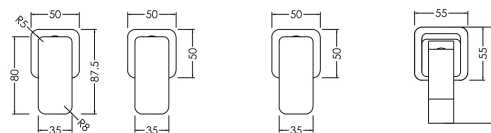

Sales Code: WIN334

Description: Windon D/M 4Th Bsm No Spout

Product Dimensions

Height (mm):	54
Width (mm):	435
Depth (mm):	90
Length (mm):	
Nett Weight (kg):	3.22

Packaging Dimensions

Height (mm):	85
Width (mm):	390
Depth (mm):	460
Gross Weight (kg):	3.22

Packaging Data

Box Colour:	White Cardboard Box
Box Qty:	0
Label Size:	0 x 0
Label Colour:	White Label
Label Qty:	0

Outer Box Dimensions (If Applicable)

Height (mm):	470
Width (mm):	450
Depth (mm):	400
Length (mm):	
Gross Weight (kg):	
Barcode:	5056211898313

Product Details

Country of Origin:	China
Fitting Instruction:	Yes
Product Material:	Brass/ABS
Control Type:	Manual
Waste Included:	Waste Not Included
Waste Type:	Not Applicable
WRAS Approval: No	Approval No: N/A
Valve/Cartridge Type:	1/4 Turn Ceramic Disc
Colour/Finish:	Chrome
Mount Type:	Deck
Operating Pressure (bar):	2

Flow Rates: (Litres Per Min)	0.1 bar: 4.4	0.5 bar: 10.2	1 bar: 14.9	2 bar: 21	3 bar: 25.5
Pipe Size:	3/4"				
Pipe Centres:	150				