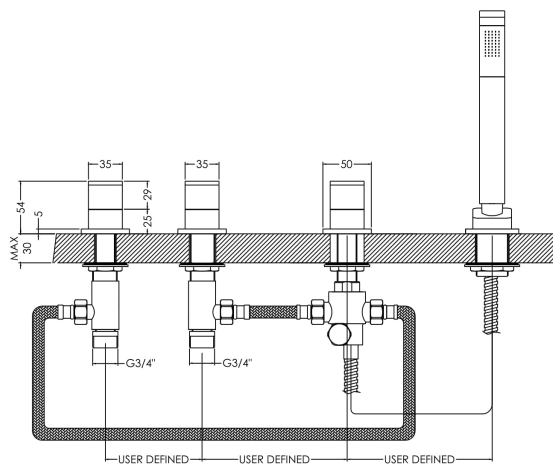

Sales Code: WIN334

Description: Windon D/M 4Th Bsm No Spout

Product Dimensions

Height (mm):	54
Width (mm):	435
Depth (mm):	90
Length (mm):	
Nett Weight (kg):	3.22

Packaging Dimensions

Height (mm):	85
Width (mm):	390
Depth (mm):	460
Gross Weight (kg):	3.22

Packaging Data

Box Colour:	White Cardboard Box
Box Qty:	0
Label Size:	0 x 0
Label Colour:	White Label
Label Qty:	0

Outer Box Dimensions (If Applicable)

Height (mm):	470
Width (mm):	450
Depth (mm):	400
Length (mm):	
Gross Weight (kg):	
Barcode:	5056211898313

Product Details

Country of Origin:	China
Fitting Instruction:	Yes
Product Material:	Brass/ABS
Control Type:	Manual
Waste Included:	Waste Not Included
Waste Type:	Not Applicable
WRAS Approval: No	Approval No: N/A
Valve/Cartridge Type:	1/4 Turn Ceramic Disc
Colour/Finish:	Chrome
Mount Type:	Deck
Operating Pressure (bar):	2

Flow Rates: (Litres Per Min)	0.1 bar: 4.4	0.5 bar: 10.2	1 bar: 14.9	2 bar: 21	3 bar: 25.5
Pipe Size:	3/4"				
Pipe Centres:	150				