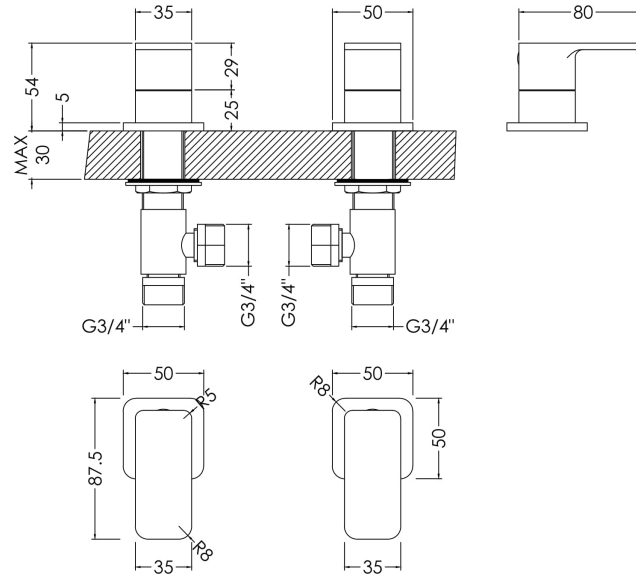

Sales Code: WIN308

Description: Windon 3/4" Side Valves

Product Dimensions

Height (mm):	55
Width (mm):	50
Depth (mm):	80
Length (mm):	
Nett Weight (kg):	1.52

Packaging Dimensions

Height (mm):	95
Width (mm):	175
Depth (mm):	230
Gross Weight (kg):	1.52

Packaging Data

Box Colour:	White Cardboard Box
Box Qty:	0
Label Size:	0 x 0
Label Colour:	White Label
Label Qty:	0

Outer Box Dimensions (If Applicable)

Height (mm):	500
Width (mm):	380
Depth (mm):	250
Length (mm):	

Gross Weight (kg):	
Barcode:	5056211898351

Product Details

Country of Origin:	China
Fitting Instruction:	Yes
Product Material:	Brass
Control Type:	Manual
Waste Included:	Waste Not Included
Waste Type:	Not Applicable
WRAS Approval: No	Approval No: N/A
Valve/Cartridge Type:	1/4 Turn Ceramic Disc
Colour/Finish:	Chrome
Mount Type:	Deck
Operating Pressure (bar):	0.5

Flow Rates: (Litres Per Min)	0.1 bar: 9.6	0.5 bar: 19.2	1 bar: 26.6	2 bar: 37.9	3 bar: 46.5
Pipe Size:	3/4"				
Pipe Centres:	N/A				