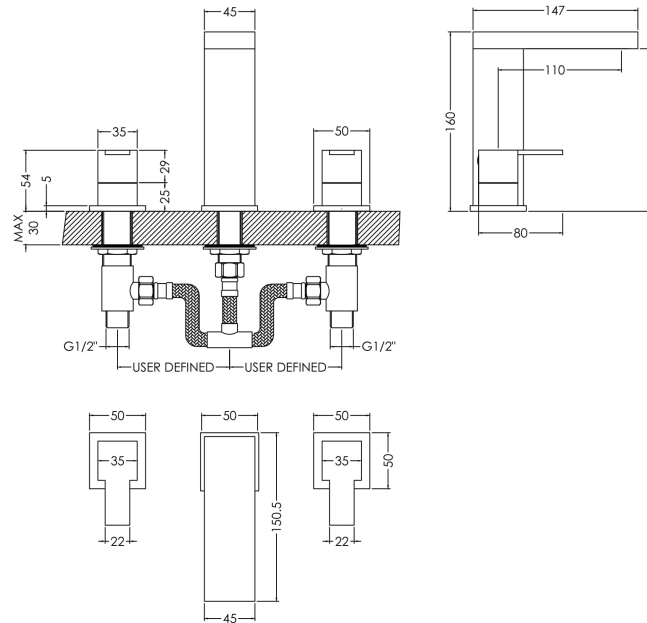

Sales Code: SAN337

Description: Sanford D/M 3Th Basin Mixer (P/Up Waste)

Product Dimensions

Height (mm):	160
Width (mm):	250
Depth (mm):	147
Length (mm):	
Nett Weight (kg):	3.03

Packaging Dimensions

Height (mm):	155
Width (mm):	245
Depth (mm):	270
Gross Weight (kg):	3.03

Packaging Data

Box Colour:	White Cardboard Box
Box Qty:	1
Label Size:	100 x 50
Label Colour:	White Label
Label Qty:	1

Outer Box Dimensions (If Applicable)

Height (mm):	510
Width (mm):	335
Depth (mm):	290
Length (mm):	
Gross Weight (kg):	
Barcode:	5056211897972

Product Details

Country of Origin:	China
Fitting Instruction:	Yes
Product Material:	Brass
Control Type:	Manual
Waste Included:	Waste Included
Waste Type:	Pop-Up
WRAS Approval: No	Approval No: N/A
Valve/Cartridge Type:	1/4 Turn Ceramic Disc
Colour/Finish:	Chrome
Mount Type:	Deck
Operating Pressure (bar):	0.2
Flow Rates: (Litres Per Min)	0.1 bar: 2.8 0.5 bar: 8 1 bar: 11.8 2 bar: 17.1 3 bar: 21.3
Pipe Size:	1/2"
Pipe Centres:	100