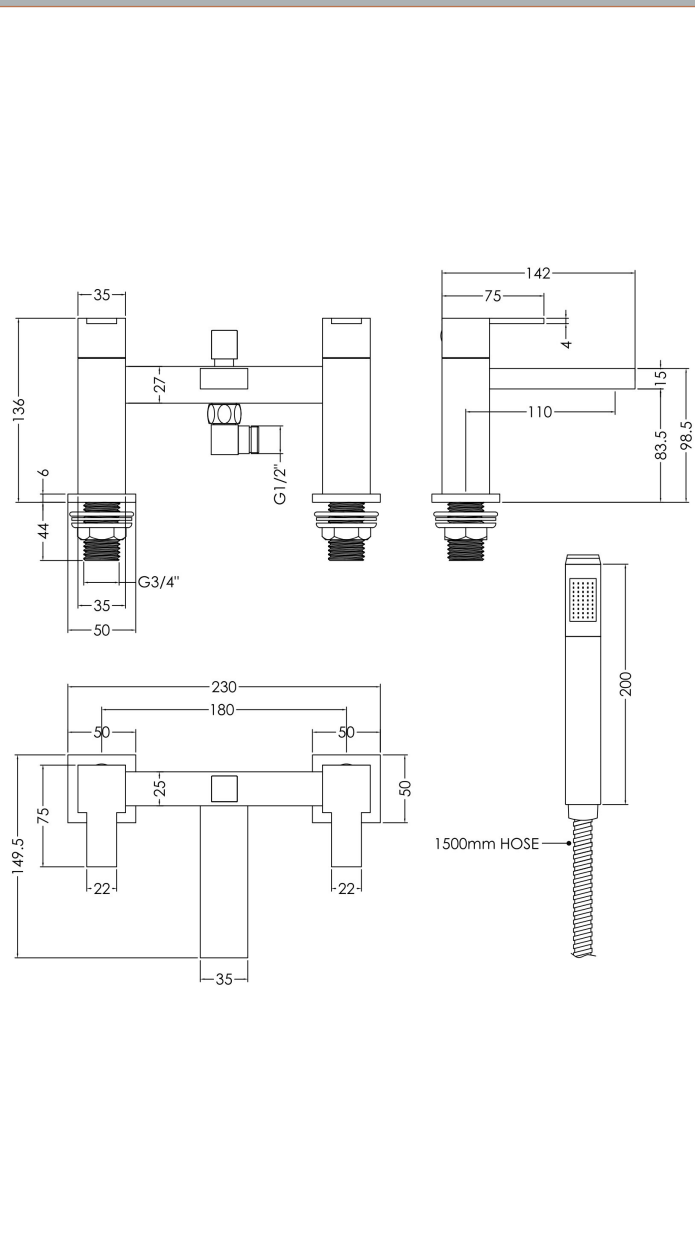

### Product Dimensions

Height (mm):	136
Width (mm):	230
Depth (mm):	142
Length (mm):	
Nett Weight (kg):	2.82

### Packaging Dimensions

Height (mm):	185
Width (mm):	190
Depth (mm):	270
Gross Weight (kg):	2.82

### Outer Box Dimensions (If Applicable)

Height (mm):	560
Width (mm):	440
Depth (mm):	430
Length (mm):	
Gross Weight (kg):	
Barcode:	5056211897996

Flow Rates: (Litres Per Min)	0.1 bar: 3.4	0.5 bar: 9.1	1 bar: 13.3	2 bar: 19.2	3 bar: 23.6
Pipe Size:	3/4"				
Pipe Centres:	180				