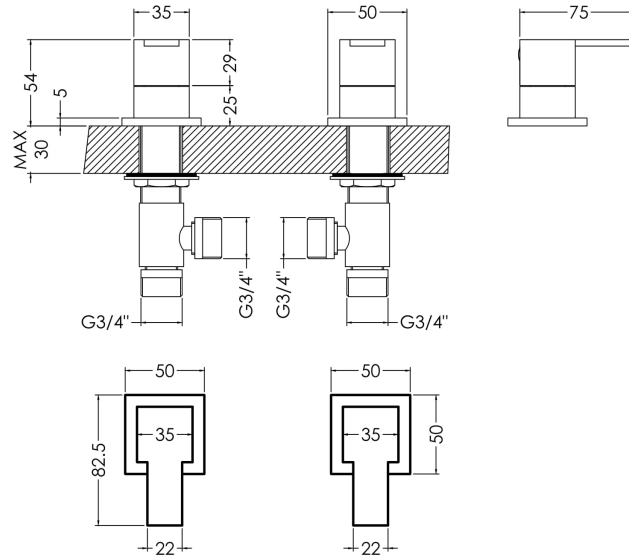

Sales Code: SAN308

Description: Sanford 3/4" Side Valves

Product Dimensions

Height (mm):	55
Width (mm):	50
Depth (mm):	75
Length (mm):	
Nett Weight (kg):	1.45

Packaging Dimensions

Height (mm):	95
Width (mm):	175
Depth (mm):	230
Gross Weight (kg):	1.45

Packaging Data

Box Colour:	White Cardboard Box
Box Qty:	1
Label Size:	100 x 50
Label Colour:	White Label
Label Qty:	1

Outer Box Dimensions (If Applicable)

Height (mm):	500
Width (mm):	380
Depth (mm):	250
Length (mm):	
Gross Weight (kg):	
Barcode:	5056211898061

Product Details

Country of Origin:	China
Fitting Instruction:	Yes
Product Material:	Brass
Control Type:	Manual
Waste Included:	Waste Not Included
Waste Type:	Not Applicable
WRAS Approval: No	Approval No: N/A
Valve/Cartridge Type:	1/4 Turn Ceramic Disc
Colour/Finish:	Chrome
Mount Type:	Deck
Operating Pressure (bar):	0.5

Flow Rates: (Litres Per Min)	0.1 bar: 7.9	0.5 bar: 16.5	1 bar: 23.1	2 bar: 32.9	3 bar: 40.2
Pipe Size:	3/4"				
Pipe Centres:	N/A				