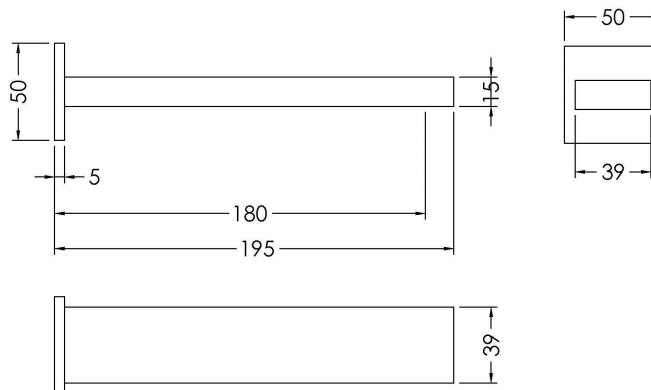

Sales Code: SAN300

Description: Sanford Bath Spout

Product Dimensions

Height (mm):	50
Width (mm):	50
Depth (mm):	195
Length (mm):	
Nett Weight (kg):	0.81

Packaging Dimensions

Height (mm):	75
Width (mm):	85
Depth (mm):	280
Gross Weight (kg):	0.81

Packaging Data

Box Colour:	White Cardboard Box
Box Qty:	1
Label Size:	100 x 50
Label Colour:	White Label
Label Qty:	1

Outer Box Dimensions (If Applicable)

Height (mm):	400
Width (mm):	370
Depth (mm):	290
Length (mm):	
Gross Weight (kg):	
Barcode:	5056211898078

Product Details

Country of Origin:	China
Fitting Instruction:	Yes
Product Material:	Brass
Control Type:	Manual
Waste Included:	Waste Not Included
Waste Type:	Not Applicable
WRAS Approval: No	Approval No: N/A
Valve/Cartridge Type:	Not Applicable
Colour/Finish:	Chrome
Mount Type:	Wall
Operating Pressure (bar):	1
Flow Rates: (Litres Per Min)	0.1 bar: 6.3 0.5 bar: 13.3 1 bar: 18.6 2 bar: 26.3 3 bar: 32.4
Pipe Size:	1/2"
Pipe Centres:	N/A