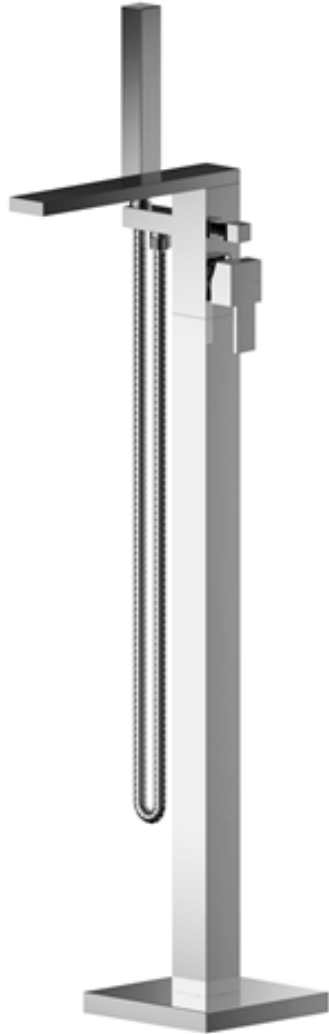

Sales Code: SAN321

Description: Sanford Freestanding Bsm

Product Dimensions

Height (mm):	880
Width (mm):	180
Depth (mm):	205
Length (mm):	
Nett Weight (kg):	6.17

Packaging Dimensions

Height (mm):	230
Width (mm):	420
Depth (mm):	970
Gross Weight (kg):	6.17

Packaging Data

Box Colour:	White Cardboard Box
Box Qty:	0
Label Size:	0 x 0
Label Colour:	White Label
Label Qty:	0

Outer Box Dimensions (If Applicable)

Height (mm):	250
Width (mm):	400
Depth (mm):	980
Length (mm):	
Gross Weight (kg):	
Barcode:	5056211898054

Product Details

Country of Origin:	China
Fitting Instruction:	Yes
Product Material:	Brass/ABS
Control Type:	Manual
Waste Included:	Waste Not Included
Waste Type:	Not Applicable
WRAS Approval: No	Approval No: N/A
Valve/Cartridge Type:	Single Lever Cartridge
Colour/Finish:	Chrome
Mount Type:	Floor Standing
Operating Pressure (bar):	3
Flow Rates: (Litres Per Min)	0.1 bar: N/A 0.5 bar: N/A 1 bar: 10.5 2 bar: 15.3 3 bar: 19
Pipe Size:	1/2"
Pipe Centres:	N/A