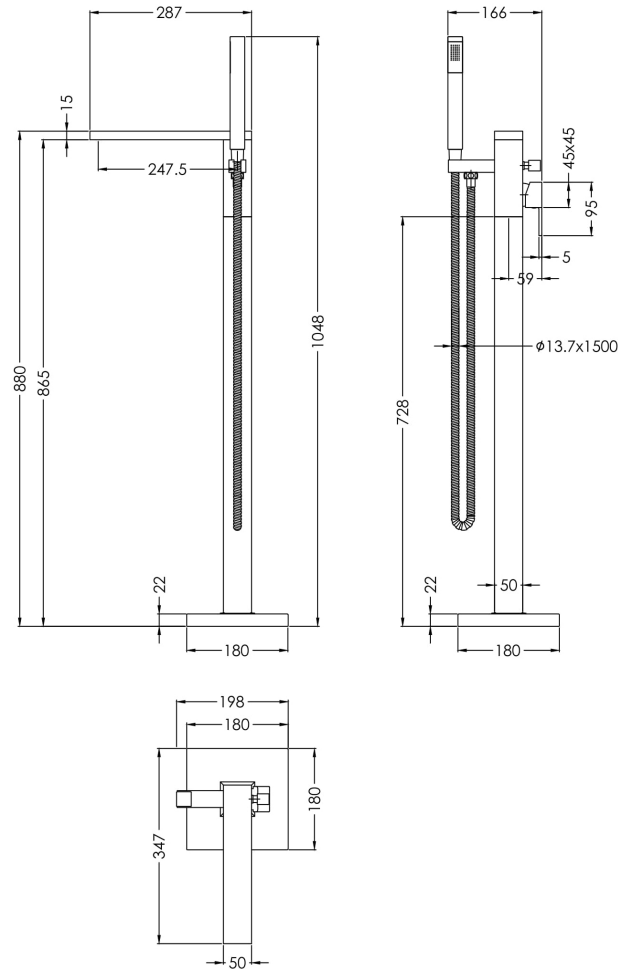

Sales Code: SAN321

Description: Sanford Freestanding Bsm

Product Dimensions

Height (mm):	880
Width (mm):	180
Depth (mm):	205
Length (mm):	
Nett Weight (kg):	6.17

Packaging Dimensions

Height (mm):	230
Width (mm):	420
Depth (mm):	970
Gross Weight (kg):	6.17

Packaging Data

Box Colour:	White Cardboard Box
Box Qty:	0
Label Size:	0 x 0
Label Colour:	White Label
Label Qty:	0

Outer Box Dimensions (If Applicable)

Height (mm):	250
Width (mm):	400
Depth (mm):	980
Length (mm):	
Gross Weight (kg):	
Barcode:	5056211898054

Product Details

Country of Origin:	China
Fitting Instruction:	Yes
Product Material:	Brass/ABS
Control Type:	Manual
Waste Included:	Waste Not Included
Waste Type:	Not Applicable
WRAS Approval: No	Approval No: N/A
Valve/Cartridge Type:	Single Lever Cartridge
Colour/Finish:	Chrome
Mount Type:	Floor Standing
Operating Pressure (bar):	3
Flow Rates: (Litres Per Min)	0.1 bar: N/A 0.5 bar: N/A 1 bar: 10.5 2 bar: 15.3 3 bar: 19
Pipe Size:	1/2"
Pipe Centres:	N/A